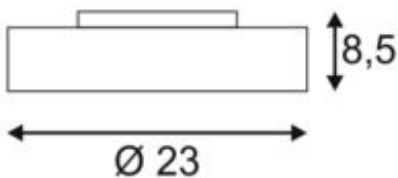

OCCULDAS 23 ceiling light

LED, 3000K, round, white, 25W

Article number	117321
Number of light sources	1
Lamp	SMD LED Module
Light distribution type 1	Direct
Light distribution type 3	rotationally symmetric
Product family	Occuldas
Feed-in capability	No
Lamp included	No
Height	8.5 cm
Diameter	23 cm
Net weight	1.848 kg
Gross weight	2.32 kg
Voltage	200-240 ~50/60 . 700 Volts
Max. wattage	26 Watt
Protection class	I
Beam angle	120 Degree
Material	Aluminium/steel
Colour	white
Way of mounting	Surface ceiling mounting
Average lifespan	30000 Hours
Colour temperature	3000 Kelvin
Colour rendering index	80
Luminous flux	1500 lm
Energy efficiency class	A++
fastCalcEnabled	Yes
ranking	400
Catalogue page	BIG WHITE 2017: 242