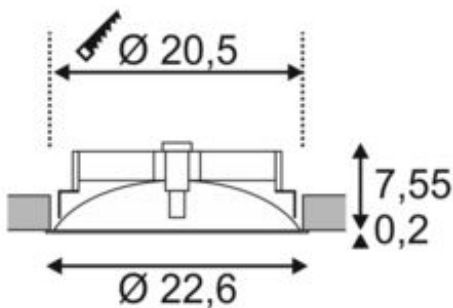

## OCCULDAS 23

recessed fitting, LED, 3000K, round, white, 26W

Article number	117311
Number of light sources	1
Lamp	SMD LED Module
Light distribution type 1	Direct
Light distribution type 3	rotationally symmetric
Product family	Occuldas
Feed-in capability	No
Lamp included	No
Installation diameter	20.5 cm
Installation depth	8.5 cm
Height	7.8 cm
Diameter	22.6 cm
Net weight	1.344 kg
Gross weight	1.751 kg
Voltage	200-240 ~50/60 . 700 Volts
Max. wattage	26 Watt
Protection class	II
Beam angle	120 Degree
Material	Aluminium/steel
Colour	white
Way of mounting	Recessed ceiling mounting
Average lifespan	30000 Hours
Colour temperature	3000 Kelvin
Colour rendering index	80
Luminous flux	1500 lm
Energy efficiency class	A++
fastCalcEnabled	Yes
ranking	400
Catalogue page	BIG WHITE 2017: 509

The OCCULDAS 23 dimmable recessed ceiling light was designed exclusively by David Morgan and is fitted with a premium LED. The central trim ensures homogeneous, glare-free, atmospheric indirect lighting. Thanks to the built-in LED driver, the luminaire is suitable for direct connection to a 230V mains supply.