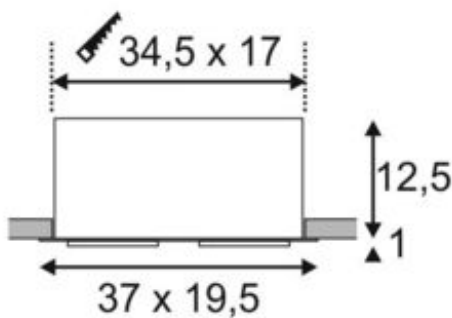

KADUX 2 SET recessed fitting

double-headed LED, 3000K xl, rectangular, brushed aluminium, 30°, 54W, incl. driver, clip springs

Article number	115746
Number of light sources	2
Max. wattage	54 Watt
Lamp	COB LED module
Light distribution type 1	Direct
Light distribution type 3	rotationally symmetric
Feed-in capability	No
Lamp included	No
Installation length	34.5 cm
Installation width	17 cm
Installation depth	12.5 cm
Length	37 cm
Width	19.5 cm
Height	12.5 cm
Net weight	2.779 kg
Gross weight	3.407 kg
Voltage	100-240 ~50/60 . 1400 Volts
Protection class	I
Beam angle	30 Degree
Material	Aluminium/steel
Colour	brushed aluminium
Way of mounting	Recessed ceiling mounting
Average lifespan	30000 Hours
Colour temperature	3000 Kelvin
Colour rendering index	80
Luminous flux	5300 lm
Energy efficiency class	A++
fastCalcEnabled	Yes
ranking	400
Catalogue page	BIG WHITE 2017: 457

The KADUX recessed fitting series has a robust housing with appealing, high-quality looks. This XL Type LED Set is multi-directional, allowing individual focus of the light beam. Its high output, warm white Premium COB LED produces exceptionally powerful illumination. The KADUX 2 SET recessed fitting comes ready for direct connection to 230V mains.