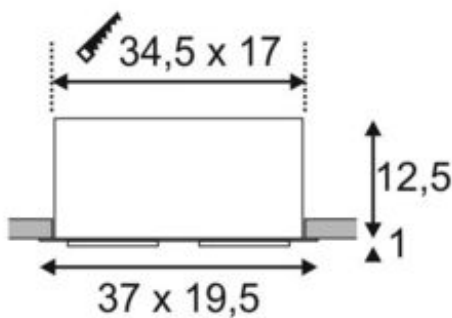

## KADUX 2 SET recessed fitting

double-headed LED, 3000K xl, rectangular, matt black, 30°, 54W, incl. driver, clip springs

Article number	115740
Number of light sources	2
Max. wattage	54 Watt
Lamp	COB LED module
Light distribution type 1	Direct
Light distribution type 3	rotationally symmetric
Feed-in capability	No
Lamp included	No
Installation length	34.5 cm
Installation width	17 cm
Installation depth	12.5 cm
Length	37 cm
Width	19.5 cm
Height	12.5 cm
Net weight	2.815 kg
Gross weight	3.447 kg
Voltage	100-240 ~50/60 . 1400 Volts
Protection class	I
Beam angle	30 Degree
Material	Aluminium/steel
Colour	matt black
Way of mounting	Recessed ceiling mounting
Average lifespan	30000 Hours
Colour temperature	3000 Kelvin
Colour rendering index	80
Luminous flux	5200 lm
Energy efficiency class	A++
fastCalcEnabled	Yes
ranking	400
Catalogue page	BIG WHITE 2017: 457

The KADUX recessed fitting series has a robust housing with appealing, high-quality looks. This XL Type LED Set is multi-directional, allowing individual focus of the light beam. Its high output, warm white Premium COB LED produces exceptionally powerful illumination. The KADUX 2 SET recessed fitting comes ready for direct connection to 230V mains.