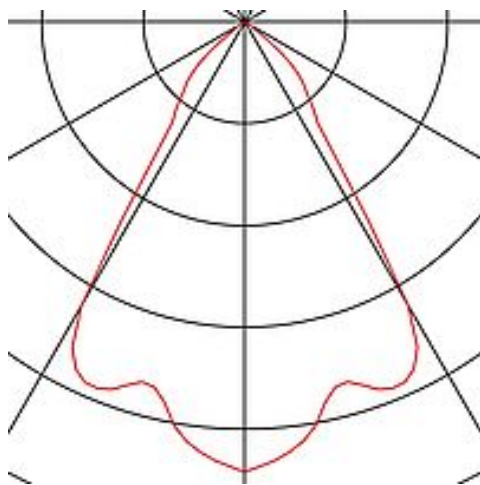

Articles of this series

115024	ES111 BRITESPOT MODULE, for AIXLIGHT PRO installation frame, HIPAR111, silver-grey/black, max. 70W
115001	QR111 MODULE, for AIXLIGHT PRO installation frame, QR111, matt white, max. 75W
115004	QR111 MODULE, for AIXLIGHT PRO installation frame, QR111, silver-grey/black, max. 75W
115011	QPAR111 MODULE, for AIXLIGHT PRO installation frame, QPAR111, white, max. 75W
115014	QPAR111 MODULE, for AIXLIGHT PRO installation frame, QPAR111, silver-grey/black, max. 75W
115041	G12 MODULE, for AIXLIGHT PRO installation frame, HIT-CE, white/black, 24°, max. 70W
115044	G12 MODULE, for AIXLIGHT PRO installation frame, HIT-CE, silver-grey / black, 24°, max. 70W
115051	G12 MODULE, for AIXLIGHT PRO installation frame, HIT-CE, white/black, 58°, max. 70W
115054	G12 MODULE, for AIXLIGHT PRO installation frame, HIT, silver-grey / black, 58°, max. 70W
115064	G12 MODULE, for AIXLIGHT PRO installation frame, HIT, silver-grey / black, 8°, max. 70W
115071	QR111 MODULE MOVE for AIXLIGHT PRO installation frame, QR-LP111, matt white, max. 75W
115074	QR111 MODULE MOVE for AIXLIGHT PRO installation frame, QR-LP111, silver-grey / black, max. 75W
115094	ENERGYSAVER MODULE, for AIXLIGHT PRO, TC-TSE, silver-grey / black, max. 21W
115181	COB LED-MODULE, for AIXLIGHT PRO installation frame, 3000K, white, 12°
115183	COB LED-MODULE, for AIXLIGHT PRO installation frame, 3000K, white, 30°
115187	COB LED-MODULE, for AIXLIGHT PRO installation frame, 3000K, white, 70°
115191	COB LED MODULE, for AIXLIGHT PRO installation frame, 3000K, silver-grey, 12°
115193	COB LED MODULE, for AIXLIGHT PRO installation frame, 3000K, silver-grey, 30°