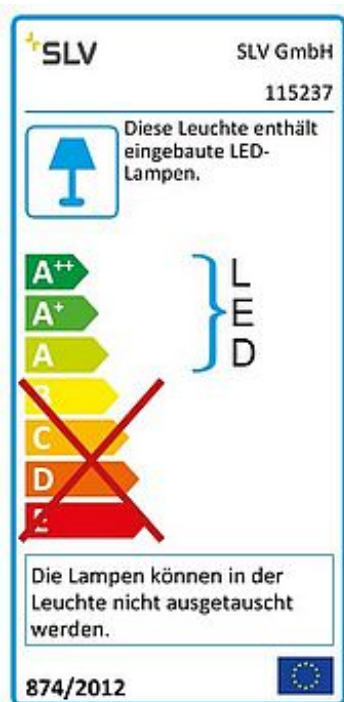

COB LED MODULE

for AIXLIGHT PRO installation frame, silver-grey, 70°, CRI90+

Article number 115237

Feed-in capability No

Lamp included No

Height 13 cm

Diameter 13.5 cm

Net weight 0.524 kg

Gross weight 0.65 kg

Voltage 700mA

Protection class III

Beam angle 70 Degree

Average lifespan 30000 Hours

Colour temperature 4200 Kelvin

Colour rendering index 90

Luminous flux 1950 lm

Energy efficiency class A++

Way of mounting Recessed mounted / Ceiling recessed with accessories

Colour Silver-grey/black

Form round

Light distribution type 1 direct

Light distribution type 2 rotational symmetric

Material Aluminium/glass