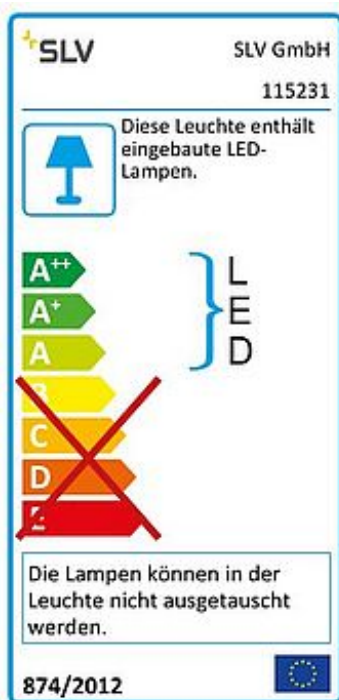

COB LED MODULE

for AIXLIGHT PRO installation frame, silver-grey, 12°, CRI90+

Article number 115231

Feed-in capability No

Lamp included No

Height 13 cm

Diameter 13.5 cm

Net weight 0.511 kg

Gross weight 0.641 kg

Voltage 700mA

Protection class III

Beam angle 12 Degree

Average lifespan 30000 Hours

Colour temperature 4200 Kelvin

Colour rendering index 90

Luminous flux 1950 lm

Energy efficiency class A++

Way of mounting Recessed mounted / Ceiling recessed with accessories

Colour Silver-grey/black

Form round

Light distribution type 1 direct

Light distribution type 2 rotational symmetric

Material Aluminium/glass