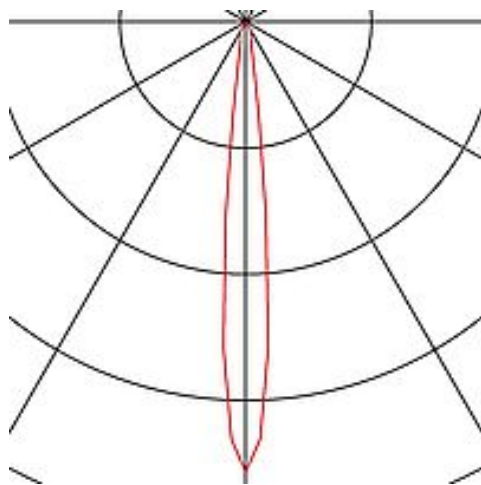

Articles of this series

115024	ES111 BRITESPOT MODULE, for AIXLIGHT PRO installation frame, HIPAR111, silver-grey/black, max. 70W
115001	QR111 MODULE, for AIXLIGHT PRO installation frame, QR111, matt white, max. 75W
115004	QR111 MODULE, for AIXLIGHT PRO installation frame, QR111, silver-grey/black, max. 75W
115011	QPAR111 MODULE, for AIXLIGHT PRO installation frame, QPAR111, white, max. 75W
115014	QPAR111 MODULE, for AIXLIGHT PRO installation frame, QPAR111, silver-grey/black, max. 75W
115041	G12 MODULE, for AIXLIGHT PRO installation frame, HIT-CE, white/black, 24°, max. 70W
115044	G12 MODULE, for AIXLIGHT PRO installation frame, HIT-CE, silver-grey / black, 24°, max. 70W
115051	G12 MODULE, for AIXLIGHT PRO installation frame, HIT-CE, white/black, 58°, max. 70W
115054	G12 MODULE, for AIXLIGHT PRO installation frame, HIT, silver-grey / black, 58°, max. 70W
115064	G12 MODULE, for AIXLIGHT PRO installation frame, HIT, silver-grey / black, 8°, max. 70W
115071	QR111 MODULE MOVE for AIXLIGHT PRO installation frame, QR-LP111, matt white, max. 75W
115074	QR111 MODULE MOVE for AIXLIGHT PRO installation frame, QR-LP111, silver-grey / black, max. 75W
115094	ENERGYSAVER MODULE, for AIXLIGHT PRO, TC-TSE, silver-grey / black, max. 21W
115181	COB LED-MODULE, for AIXLIGHT PRO installation frame, 3000K, white, 12°
115183	COB LED-MODULE, for AIXLIGHT PRO installation frame, 3000K, white, 30°
115187	COB LED-MODULE, for AIXLIGHT PRO installation frame, 3000K, white, 70°
115191	COB LED MODULE, for AIXLIGHT PRO installation frame, 3000K, silver-grey, 12°
115193	COB LED MODULE, for AIXLIGHT PRO installation frame, 3000K, silver-grey, 30°