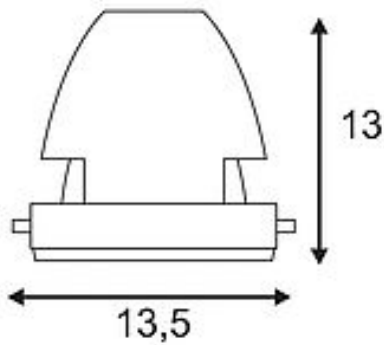

Articles of this series

115024	ES111 BRITESPOT MODULE, for AIXLIGHT PRO installation frame, HIPAR111, silver-grey/black, max. 70W
115001	QR111 MODULE, for AIXLIGHT PRO installation frame, QR111, matt white, max. 75W
115004	QR111 MODULE, for AIXLIGHT PRO installation frame, QR111, silver-grey/black, max. 75W
115011	QPAR111 MODULE, for AIXLIGHT PRO installation frame, QPAR111, white, max. 75W
115014	QPAR111 MODULE, for AIXLIGHT PRO installation frame, QPAR111, silver-grey/black, max. 75W
115041	G12 MODULE, for AIXLIGHT PRO installation frame, HIT-CE, white/black, 24°, max. 70W
115044	G12 MODULE, for AIXLIGHT PRO installation frame, HIT-CE, silver-grey / black, 24°, max. 70W
115051	G12 MODULE, for AIXLIGHT PRO installation frame, HIT-CE, white/black, 58°, max. 70W
115054	G12 MODULE, for AIXLIGHT PRO installation frame, HIT, silver-grey / black, 58°, max. 70W
115064	G12 MODULE, for AIXLIGHT PRO installation frame, HIT, silver-grey / black, 8°, max. 70W
115071	QR111 MODULE MOVE for AIXLIGHT PRO installation frame, QR-LP111, matt white, max. 75W
115074	QR111 MODULE MOVE for AIXLIGHT PRO installation frame, QR-LP111, silver-grey / black, max. 75W
115094	ENERGYSAVER MODULE, for AIXLIGHT PRO, TC-TSE, silver-grey / black, max. 21W
115181	COB LED-MODULE, for AIXLIGHT PRO installation frame, 3000K, white, 12°
115183	COB LED-MODULE, for AIXLIGHT PRO installation frame, 3000K, white, 30°
115187	COB LED-MODULE, for AIXLIGHT PRO installation frame, 3000K, white, 70°
115191	COB LED MODULE, for AIXLIGHT PRO installation frame, 3000K, silver-grey, 12°
115193	COB LED MODULE, for AIXLIGHT PRO installation frame, 3000K, silver-grey, 30°