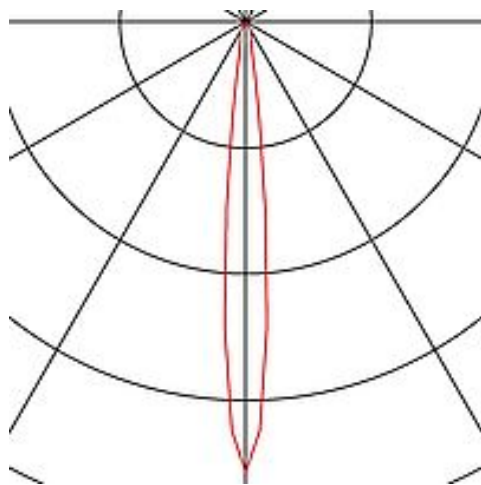

Articles of this series

115024	ES111 BRITESPOT MODULE, for AIXLIGHT PRO installation frame, HIPAR111, silver-grey/black, max. 70W
115001	QR111 MODULE, for AIXLIGHT PRO installation frame, QR111, matt white, max. 75W
115004	QR111 MODULE, for AIXLIGHT PRO installation frame, QR111, silver-grey/black, max. 75W
115011	QPAR111 MODULE, for AIXLIGHT PRO installation frame, QPAR111, white, max. 75W
115014	QPAR111 MODULE, for AIXLIGHT PRO installation frame, QPAR111, silver-grey/black, max. 75W
115041	G12 MODULE, for AIXLIGHT PRO installation frame, HIT-CE, white/black, 24°, max. 70W
115044	G12 MODULE, for AIXLIGHT PRO installation frame, HIT-CE, silver-grey / black, 24°, max. 70W
115051	G12 MODULE, for AIXLIGHT PRO installation frame, HIT-CE, white/black, 58°, max. 70W
115054	G12 MODULE, for AIXLIGHT PRO installation frame, HIT, silver-grey / black, 58°, max. 70W
115064	G12 MODULE, for AIXLIGHT PRO installation frame, HIT, silver-grey / black, 8°, max. 70W
115071	QR111 MODULE MOVE for AIXLIGHT PRO installation frame, QR-LP111, matt white, max. 75W
115074	QR111 MODULE MOVE for AIXLIGHT PRO installation frame, QR-LP111, silver-grey / black, max. 75W
115094	ENERGYSAVER MODULE, for AIXLIGHT PRO, TC-TSE, silver-grey / black, max. 21W
115181	COB LED-MODULE, for AIXLIGHT PRO installation frame, 3000K, white, 12°
115183	COB LED-MODULE, for AIXLIGHT PRO installation frame, 3000K, white, 30°
115187	COB LED-MODULE, for AIXLIGHT PRO installation frame, 3000K, white, 70°
115191	COB LED MODULE, for AIXLIGHT PRO installation frame, 3000K, silver-grey, 12°
115193	COB LED MODULE, for AIXLIGHT PRO installation frame, 3000K, silver-grey, 30°