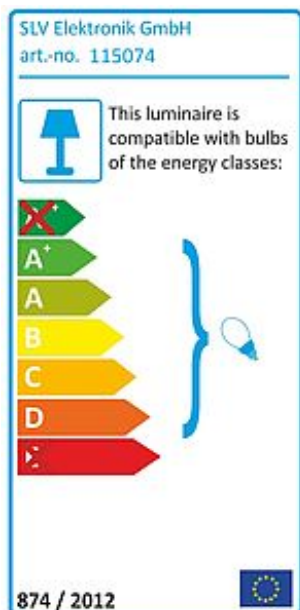

## QRB MODULE MOVE for AIXLIGHT PRO

silvergrey/black, max. 75W

Article number	115074
Catalogue	BIG WHITE 2015, Page 453
Type of lamp	Conventional lamp
Lamp	QRB 111 12V max. 75W
Lampholder / Socket	G53
Number of light sources	1
Lamp included	No
Tilt range	90 Degree
Rotation range	180 Degree
Height	22.5 cm
Diameter	13.5 cm
Net weight	0.457 kg
Gross weight	0.586 kg
Voltage	12 Volt
Max. wattage	75 Watt
Protection class	III
Material	aluminium / plastic
Colour	silvergrey / black
Way of mounting	recessed ceiling mounting
Remark 1	The module can be extracted from the housing by 5,5 cm
Remark 2	Not suitable for flat installation frames
Remark 3	Operate with suitable transformer only
Remark 4	Energy labels in your language are available in the Service Area sub point Download
remark5	The module can be extracted from the housing by 5,5 cm. Operate with suitable transformer only
Suitable for lamps from EEC	D
Suitable for lamps up to EEC	A+

Light distribution type 1      direct

Light distribution type 3      rotationally symmetric

The low voltage PRO MOVE QRB module for use in the appropriate installation housings is available in matt white and silvergrey colour versions. For precise adjustment of the light beam, the module can be extracted up to 5.5 cm from the housing which increases the swivel range. A suitable transformer providing 12V alternating current is required for operation. This luminaire is compatible with bulbs of the energy classes: D - A+