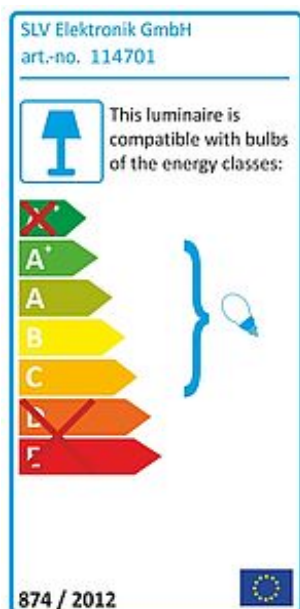

DISC downlight

round, white, MR16, max. 50W

Article number	114701
Type of lamp	Conventional lamp
Lamp	MR16 12V max. 50W
Lampholder / Socket	GU5,3
Number of light sources	1
Lamp included	No
Installation diameter	8.3 cm
Installation depth	8 cm
Diameter	10 cm
Net weight	0.339 kg
Gross weight	0.607 kg
Voltage	12 Volt
Max. wattage	50 Watt
Protection class	III
Material	glass / steel
Colour	white
Way of mounting	recessed ceiling mounting
Remark 1	Energy labels in your language are available in the Service Area sub point Download
Suitable for lamps from EEC	C
Suitable for lamps up to EEC	A+
Light distribution type 1	direct
Light distribution type 3	rotationally symmetric

The low-voltage downlight DISC is surrounded by a large and frosted glass shade that creates a prismatic effect while using low-voltage halogen lamps with non-covered reflectors. A suitable transformer providing 12V alternating current is required for operation. This luminaire is compatible with bulbs of the energy classes: C - A+