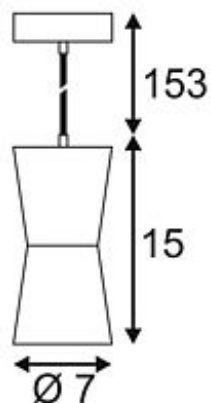

DIABO pendant luminaire

PD-1, chrome, 1x GU10, max. 35W, incl. canopy

Article number	114582
Catalogue	BIG WHITE 2015, Page 57
Type of lamp	Conventional lamp
Lamp	GU10 230V max. 35W
Lampholder / Socket	GU10
Number of light sources	1
Lamp included	No
Height	15.1 cm
Diameter	7 cm
Pendant length	150 cm
Net weight	0.568 kg
Gross weight	1.038 kg
Voltage	230 Volt
Max. wattage	35 Watt
Protection class	I
Material	aluminium
Colour	chrome
Way of mounting	ceiling mounting pendulum
Remark 1	Bulb maximum length 5,7 cm
Remark 2	Energy labels in your language are available in the Service Area sub point Download
Suitable for lamps from EEC	E
Suitable for lamps up to EEC	A++
Light distribution type 1	direct
Light distribution type 3	rotationally symmetric

The DIABO PD-1 high-voltage pendant luminaire is characterized by its clear lines. By the incorporated GU10 socket the fitting is suitable for light sources up to 35W. Equipped with 150cm suspension, DIABO PD-1 is available in white or chrome colour. The electrical connection is made directly to 230V mains supply. To complete the series we also offer wall and ceiling luminaires. This luminaire is compatible with bulbs of the energy classes: E - A++