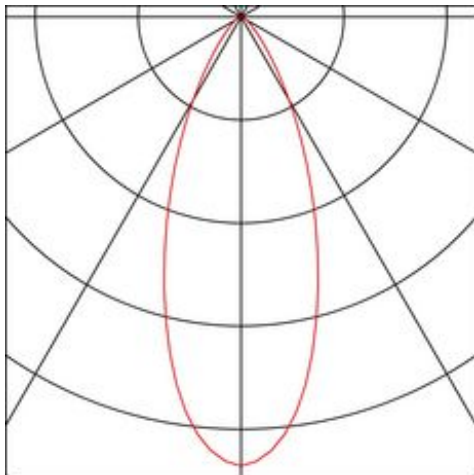

## OUT 65

outdoor recessed ceiling light, LED, 3000K, square, titanium, 38°, 12W, incl. driver

Article number	114477
Number of light sources	1
Max. wattage	12 Watt
Lamp	COB LED module
Light distribution type 1	Direct
Light distribution type 3	rotationally symmetric
Feed-in capability	No
Lamp included	No
Installation diameter	7 cm
Installation depth	6 cm
Length	8.2 cm
Width	8.2 cm
Height	6 cm
Net weight	0.347 kg
Gross weight	0.413 kg
Voltage	220-240 ~50/60 . 500 Volts
Protection class	II
IP-rating	IP 65
Beam angle	38 Degree
Material	Aluminium/frosted glass
Colour	titanium
Way of mounting	Recessed ceiling mounting
Average lifespan	40000 Hours
Colour temperature	3000 Kelvin
Colour rendering index	80
Luminous flux	540 lm
Energy efficiency class	A++
fastCalcEnabled	Yes
ranking	200
Catalogue page	BIG WHITE 2017: 685

The innovative OUT 65 recessed ceiling light captivates with its exceptional looks. Rated IP65 it can be used outdoors or in damp areas. It is available in black, white, silver-grey or titanium; and in round or square form. Equipped with a powerful, warm white premium COB LED in a tiltable mount, as well as LED driver included in the scope of supply, the set can be used in any lighting situation. The electrical connection is made directly to the 230V mains supply.