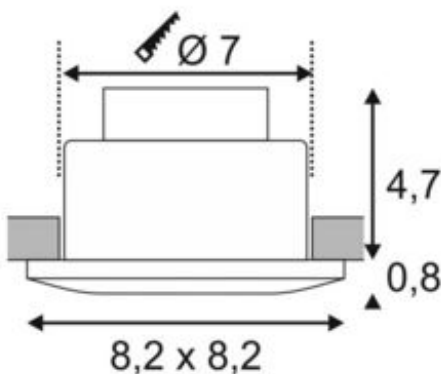

## OUT 65

outdoor recessed ceiling light, LED, 3000K, square, titanium, 38°, 12W, incl. driver

Article number	114477
Number of light sources	1
Max. wattage	12 Watt
Lamp	COB LED module
Light distribution type 1	Direct
Light distribution type 3	rotationally symmetric
Feed-in capability	No
Lamp included	No
Installation diameter	7 cm
Installation depth	6 cm
Length	8.2 cm
Width	8.2 cm
Height	6 cm
Net weight	0.347 kg
Gross weight	0.413 kg
Voltage	220-240 ~50/60 . 500 Volts
Protection class	II
IP-rating	IP 65
Beam angle	38 Degree
Material	Aluminium/frosted glass
Colour	titanium
Way of mounting	Recessed ceiling mounting
Average lifespan	40000 Hours
Colour temperature	3000 Kelvin
Colour rendering index	80
Luminous flux	540 lm
Energy efficiency class	A++
fastCalcEnabled	Yes
ranking	200
Catalogue page	BIG WHITE 2017: 685

The innovative OUT 65 recessed ceiling light captivates with its exceptional looks. Rated IP65 it can be used outdoors or in damp areas. It is available in black, white, silver-grey or titanium; and in round or square form. Equipped with a powerful, warm white premium COB LED in a tiltable mount, as well as LED driver included in the scope of supply, the set can be used in any lighting situation. The electrical connection is made directly to the 230V mains supply.