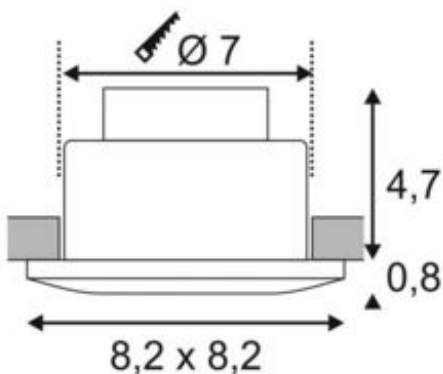

OUT 65

outdoor recessed ceiling light, LED, 3000K, square, silver-grey, 38°, 12W, incl. driver

Article number	114474
Number of light sources	1
Max. wattage	12 Watt
Lamp	COB LED module
Light distribution type 1	Direct
Light distribution type 3	rotationally symmetric
Feed-in capability	No
Lamp included	No
Installation diameter	7 cm
Installation depth	6 cm
Length	8.2 cm
Width	8.2 cm
Height	6 cm
Net weight	0.348 kg
Gross weight	0.412 kg
Voltage	220-240 ~50/60 . 500 Volts
Protection class	II
IP-rating	IP 65
Beam angle	38 Degree
Material	Aluminium/frosted glass
Colour	silver
Way of mounting	Recessed ceiling mounting
Average lifespan	40000 Hours
Colour temperature	3000 Kelvin
Colour rendering index	80
Luminous flux	540 lm
Energy efficiency class	A++
fastCalcEnabled	Yes
ranking	200
Catalogue page	BIG WHITE 2017: 685

The innovative OUT 65 recessed ceiling light captivates with its exceptional looks. Rated IP65 it can be used outdoors or in damp areas. It is available in black, white, silver-grey or titanium; and in round or square form. Equipped with a powerful, warm white premium COB LED in a tiltable mount, as well as LED driver included in the scope of supply, the set can be used in any lighting situation. The electrical connection is made directly to the 230V mains supply.