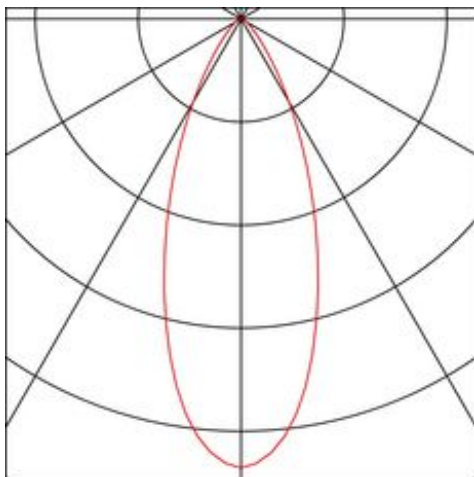

OUT 65

outdoor recessed ceiling light, LED, 3000K, square, silver-grey, 38°, 12W, incl. driver

Article number	114474
Number of light sources	1
Max. wattage	12 Watt
Lamp	COB LED module
Light distribution type 1	Direct
Light distribution type 3	rotationally symmetric
Feed-in capability	No
Lamp included	No
Installation diameter	7 cm
Installation depth	6 cm
Length	8.2 cm
Width	8.2 cm
Height	6 cm
Net weight	0.348 kg
Gross weight	0.412 kg
Voltage	220-240 ~50/60 . 500 Volts
Protection class	II
IP-rating	IP 65
Beam angle	38 Degree
Material	Aluminium/frosted glass
Colour	silver
Way of mounting	Recessed ceiling mounting
Average lifespan	40000 Hours
Colour temperature	3000 Kelvin
Colour rendering index	80
Luminous flux	540 lm
Energy efficiency class	A++
fastCalcEnabled	Yes
ranking	200
Catalogue page	BIG WHITE 2017: 685

The innovative OUT 65 recessed ceiling light captivates with its exceptional looks. Rated IP65 it can be used outdoors or in damp areas. It is available in black, white, silver-grey or titanium; and in round or square form. Equipped with a powerful, warm white premium COB LED in a tiltable mount, as well as LED driver included in the scope of supply, the set can be used in any lighting situation. The electrical connection is made directly to the 230V mains supply.