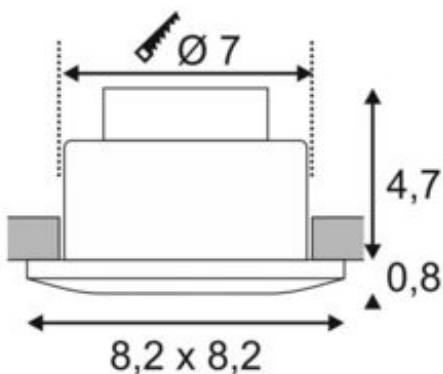

OUT 65

outdoor recessed ceiling light, LED, 3000K, square, white, 38°, 12W, incl. driver

| | |
|---------------------------|----------------------------|
| Article number | 114471 |
| Number of light sources | 1 |
| Max. wattage | 12 Watt |
| Lamp | COB LED module |
| Light distribution type 1 | Direct |
| Light distribution type 3 | rotationally symmetric |
| Feed-in capability | No |
| Lamp included | No |
| Installation diameter | 7 cm |
| Installation depth | 6 cm |
| Length | 8.2 cm |
| Width | 8.2 cm |
| Height | 6 cm |
| Net weight | 0.349 kg |
| Gross weight | 0.416 kg |
| Voltage | 220-240 ~50/60 . 500 Volts |
| Protection class | II |
| IP-rating | IP 65 |
| Beam angle | 38 Degree |
| Material | Aluminium/frosted glass |
| Colour | white |
| Way of mounting | Recessed ceiling mounting |
| Average lifespan | 40000 Hours |
| Colour temperature | 3000 Kelvin |
| Colour rendering index | 80 |
| Luminous flux | 580 lm |
| Energy efficiency class | A++ |
| fastCalcEnabled | Yes |
| ranking | 200 |
| Catalogue page | BIG WHITE 2017: 685 |

The innovative OUT 65 recessed ceiling light captivates with its exceptional looks. Rated IP65 it can be used outdoors or in damp areas. It is available in black, white, silver-grey or titanium; and in round or square form. Equipped with a powerful, warm white premium COB LED in a tiltable mount, as well as LED driver included in the scope of supply, the set can be used in any lighting situation. The electrical connection is made directly to the 230V mains supply.