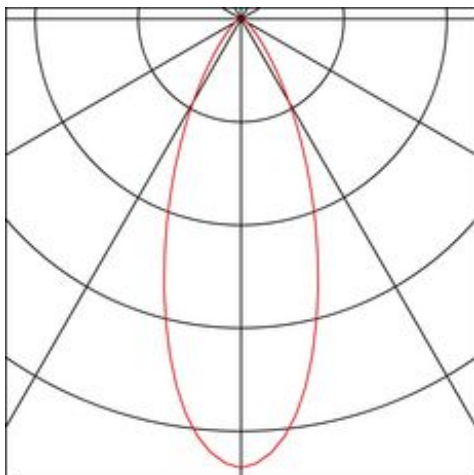

OUT 65

outdoor recessed ceiling light, LED, 3000K, square, white, 38°, 12W, incl. driver

| | |
|---------------------------|----------------------------|
| Article number | 114471 |
| Number of light sources | 1 |
| Max. wattage | 12 Watt |
| Lamp | COB LED module |
| Light distribution type 1 | Direct |
| Light distribution type 3 | rotationally symmetric |
| Feed-in capability | No |
| Lamp included | No |
| Installation diameter | 7 cm |
| Installation depth | 6 cm |
| Length | 8.2 cm |
| Width | 8.2 cm |
| Height | 6 cm |
| Net weight | 0.349 kg |
| Gross weight | 0.416 kg |
| Voltage | 220-240 ~50/60 . 500 Volts |
| Protection class | II |
| IP-rating | IP 65 |
| Beam angle | 38 Degree |
| Material | Aluminium/frosted glass |
| Colour | white |
| Way of mounting | Recessed ceiling mounting |
| Average lifespan | 40000 Hours |
| Colour temperature | 3000 Kelvin |
| Colour rendering index | 80 |
| Luminous flux | 580 lm |
| Energy efficiency class | A++ |
| fastCalcEnabled | Yes |
| ranking | 200 |
| Catalogue page | BIG WHITE 2017: 685 |

The innovative OUT 65 recessed ceiling light captivates with its exceptional looks. Rated IP65 it can be used outdoors or in damp areas. It is available in black, white, silver-grey or titanium; and in round or square form. Equipped with a powerful, warm white premium COB LED in a tiltable mount, as well as LED driver included in the scope of supply, the set can be used in any lighting situation. The electrical connection is made directly to the 230V mains supply.