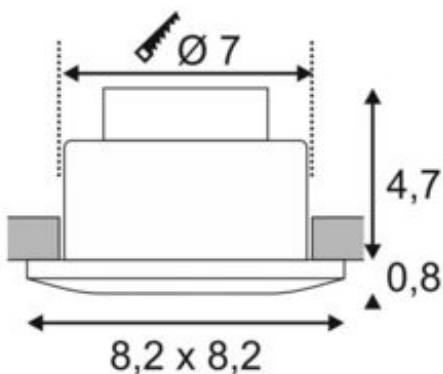

OUT 65

outdoor recessed ceiling light, LED, 3000K, square, black, 38°, 12W, incl. driver

Article number	114470
Number of light sources	1
Max. wattage	12 Watt
Lamp	COB LED module
Light distribution type 1	Direct
Light distribution type 3	rotationally symmetric
Feed-in capability	No
Lamp included	No
Installation diameter	7 cm
Installation depth	6 cm
Length	8.2 cm
Width	8.2 cm
Height	6 cm
Net weight	0.348 kg
Gross weight	0.414 kg
Voltage	220-240 ~50/60 . 500 Volts
Protection class	II
IP-rating	IP 65
Beam angle	38 Degree
Material	Aluminium/frosted glass
Colour	black
Way of mounting	Recessed ceiling mounting
Average lifespan	40000 Hours
Colour temperature	3000 Kelvin
Colour rendering index	80
Luminous flux	460 lm
Energy efficiency class	A++
fastCalcEnabled	Yes
ranking	200
Catalogue page	BIG WHITE 2017: 685

The innovative OUT 65 recessed ceiling light captivates with its exceptional looks. Rated IP65 it can be used outdoors or in damp areas. It is available in black, white, silver-grey or titanium; and in round or square form. Equipped with a powerful, warm white premium COB LED in a tiltable mount, as well as LED driver included in the scope of supply, the set can be used in any lighting situation. The electrical connection is made directly to the 230V mains supply.