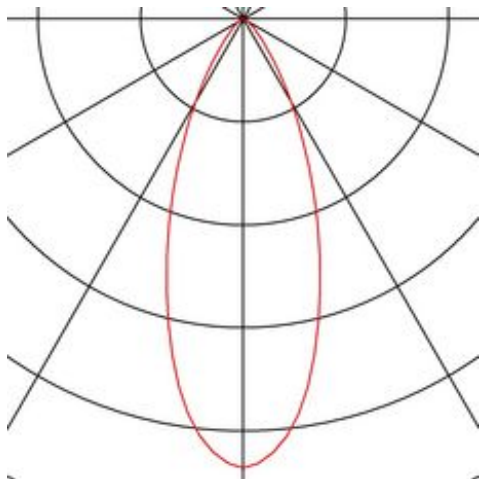

OUT 65

outdoor recessed ceiling light, LED, 3000K, square, black, 38°, 12W, incl. driver

Article number	114470
Number of light sources	1
Max. wattage	12 Watt
Lamp	COB LED module
Light distribution type 1	Direct
Light distribution type 3	rotationally symmetric
Feed-in capability	No
Lamp included	No
Installation diameter	7 cm
Installation depth	6 cm
Length	8.2 cm
Width	8.2 cm
Height	6 cm
Net weight	0.348 kg
Gross weight	0.414 kg
Voltage	220-240 ~50/60 . 500 Volts
Protection class	II
IP-rating	IP 65
Beam angle	38 Degree
Material	Aluminium/frosted glass
Colour	black
Way of mounting	Recessed ceiling mounting
Average lifespan	40000 Hours
Colour temperature	3000 Kelvin
Colour rendering index	80
Luminous flux	460 lm
Energy efficiency class	A++
fastCalcEnabled	Yes
ranking	200
Catalogue page	BIG WHITE 2017: 685

The innovative OUT 65 recessed ceiling light captivates with its exceptional looks. Rated IP65 it can be used outdoors or in damp areas. It is available in black, white, silver-grey or titanium; and in round or square form. Equipped with a powerful, warm white premium COB LED in a tiltable mount, as well as LED driver included in the scope of supply, the set can be used in any lighting situation. The electrical connection is made directly to the 230V mains supply.