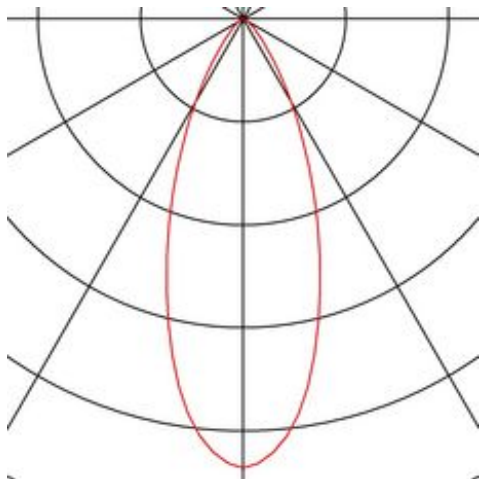

OUT 65

outdoor recessed ceiling light, LED, 3000K, round, titanium, 38°, 12W, incl. driver

Article number	114467
Number of light sources	1
Max. wattage	12 Watt
Lamp	COB LED module
Light distribution type 1	Direct
Light distribution type 3	rotationally symmetric
Feed-in capability	No
Lamp included	No
Installation diameter	7 cm
Installation depth	6 cm
Height	6 cm
Diameter	8.5 cm
Net weight	0.321 kg
Gross weight	0.387 kg
Voltage	220-240 ~50/60 . 500 Volts
Protection class	II
IP-rating	IP 65
Beam angle	38 Degree
Material	Aluminium/frosted glass
Colour	titanium
Way of mounting	Recessed ceiling mounting
Average lifespan	40000 Hours
Colour temperature	3000 Kelvin
Colour rendering index	80
Luminous flux	540 lm
Energy efficiency class	A++
fastCalcEnabled	Yes
ranking	200
Catalogue page	BIG WHITE 2017: 685

The innovative OUT 65 recessed ceiling light captivates with its exceptional looks. Rated IP65 it can be used outdoors or in damp areas. It is available in black, white, silver-grey or titanium; and in round or square form. Equipped with a powerful, warm white premium COB LED in a tiltable mount, as well as LED driver included in the scope of supply, the set can be used in any lighting situation. The electrical connection is made directly to the 230V mains supply.