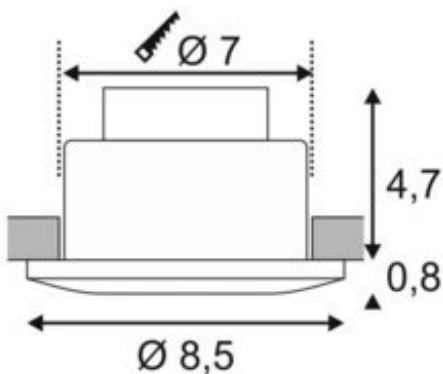

OUT 65

outdoor recessed ceiling light, LED, 3000K, round, titanium, 38°, 12W, incl. driver

Article number	114467
Number of light sources	1
Max. wattage	12 Watt
Lamp	COB LED module
Light distribution type 1	Direct
Light distribution type 3	rotationally symmetric
Feed-in capability	No
Lamp included	No
Installation diameter	7 cm
Installation depth	6 cm
Height	6 cm
Diameter	8.5 cm
Net weight	0.321 kg
Gross weight	0.387 kg
Voltage	220-240 ~50/60 . 500 Volts
Protection class	II
IP-rating	IP 65
Beam angle	38 Degree
Material	Aluminium/frosted glass
Colour	titanium
Way of mounting	Recessed ceiling mounting
Average lifespan	40000 Hours
Colour temperature	3000 Kelvin
Colour rendering index	80
Luminous flux	540 lm
Energy efficiency class	A++
fastCalcEnabled	Yes
ranking	200
Catalogue page	BIG WHITE 2017: 685

The innovative OUT 65 recessed ceiling light captivates with its exceptional looks. Rated IP65 it can be used outdoors or in damp areas. It is available in black, white, silver-grey or titanium; and in round or square form. Equipped with a powerful, warm white premium COB LED in a tiltable mount, as well as LED driver included in the scope of supply, the set can be used in any lighting situation. The electrical connection is made directly to the 230V mains supply.