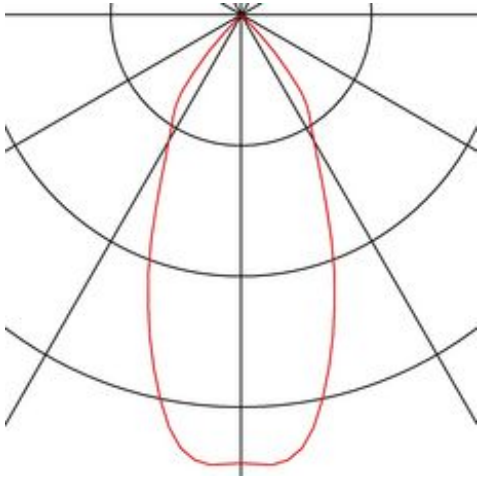

PATTA-I

recessed fitting, LED, 3000K, round, brushed aluminium, 38°, incl. driver

Article number	114426
Number of light sources	1
Max. wattage	12 Watt
Lamp	COB LED module
Light distribution type 1	Direct
Light distribution type 3	rotationally symmetric
Feed-in capability	No
Lamp included	Yes
Installation diameter	6 cm
Installation depth	5 cm
Height	4.5 cm
Diameter	8 cm
Net weight	0.253 kg
Gross weight	0.31 kg
Voltage	220-240 ~50/60 . 500 Volts
Protection class	II
IP-rating	IP 65
Beam angle	38 Degree
Material	Aluminium/glass
Colour	brushed aluminium
Way of mounting	Recessed ceiling mounting
Average lifespan	40000 Hours
Colour temperature	3000 Kelvin
Colour rendering index	80
Luminous flux	800 lm
Energy efficiency class	A++
fastCalcEnabled	Yes
ranking	400
Catalogue page	BIG WHITE 2017: 687

The innovative PATTIA I recessed fitting is suitable for ceiling thicknesses of up to 25 mm. Rated IP65 it can be used outdoors or in damp areas. This set is available in matt black, matt white, or brushed aluminium as well as in round or square form. Equipped with a powerful, warm white premium COB LED in a tiltable mount, as well as dimmable LED driver included in the scope of supply, the set can be used in any lighting situation. The electrical connection is made directly to the 230V mains supply.