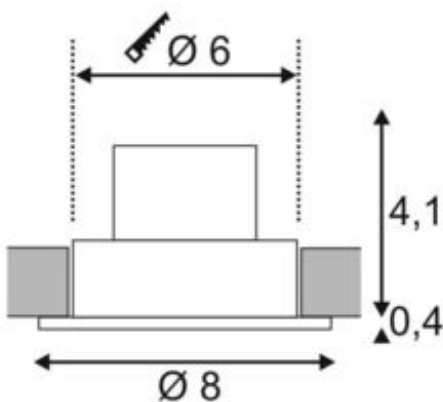

PATTA-I

recessed fitting, LED, 3000K, round, brushed aluminium, 38°, incl. driver

Article number	114426
Number of light sources	1
Max. wattage	12 Watt
Lamp	COB LED module
Light distribution type 1	Direct
Light distribution type 3	rotationally symmetric
Feed-in capability	No
Lamp included	Yes
Installation diameter	6 cm
Installation depth	5 cm
Height	4.5 cm
Diameter	8 cm
Net weight	0.253 kg
Gross weight	0.31 kg
Voltage	220-240 ~50/60 . 500 Volts
Protection class	II
IP-rating	IP 65
Beam angle	38 Degree
Material	Aluminium/glass
Colour	brushed aluminium
Way of mounting	Recessed ceiling mounting
Average lifespan	40000 Hours
Colour temperature	3000 Kelvin
Colour rendering index	80
Luminous flux	800 lm
Energy efficiency class	A++
fastCalcEnabled	Yes
ranking	400
Catalogue page	BIG WHITE 2017: 687

The innovative PATTIA I recessed fitting is suitable for ceiling thicknesses of up to 25 mm. Rated IP65 it can be used outdoors or in damp areas. This set is available in matt black, matt white, or brushed aluminium as well as in round or square form. Equipped with a powerful, warm white premium COB LED in a tiltable mount, as well as dimmable LED driver included in the scope of supply, the set can be used in any lighting situation. The electrical connection is made directly to the 230V mains supply.