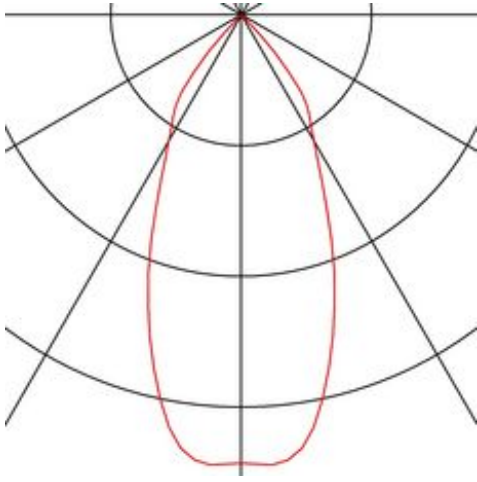

## PATTA-I recessed fitting

LED, 3000K, round, matt white, 38°, incl. driver

Article number	114421
Number of light sources	1
Max. wattage	12 Watt
Lamp	COB LED module
Light distribution type 1	Direct
Light distribution type 3	rotationally symmetric
Feed-in capability	No
Lamp included	Yes
Installation diameter	6 cm
Installation depth	5 cm
Height	4.5 cm
Diameter	8 cm
Net weight	0.256 kg
Gross weight	0.322 kg
Voltage	220-240 ~50/60 . 500 Volts
Protection class	II
IP-rating	IP 65
Beam angle	38 Degree
Material	Aluminium/glass
Colour	matt white
Way of mounting	Recessed ceiling mounting
Average lifespan	40000 Hours
Colour temperature	3000 Kelvin
Colour rendering index	80
Luminous flux	800 lm
Energy efficiency class	A++
fastCalcEnabled	Yes
ranking	400
Catalogue page	BIG WHITE 2017: 687

The innovative PATTIA I recessed fitting is suitable for ceiling thicknesses of up to 25 mm. Rated IP65 it can be used outdoors or in damp areas. This set is available in matt black, matt white, or brushed aluminium as well as in round or square form. Equipped with a powerful, warm white premium COB LED in a tiltable mount, as well as dimmable LED driver included in the scope of supply, the set can be used in any lighting situation. The electrical connection is made directly to the 230V mains supply.