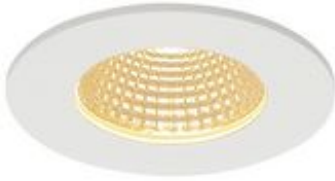

## PATTA-I recessed fitting

LED, 3000K, round, matt white, 38°, incl. driver

Article number	114421
Number of light sources	1
Max. wattage	12 Watt
Lamp	COB LED module
Light distribution type 1	Direct
Light distribution type 3	rotationally symmetric
Feed-in capability	No
Lamp included	Yes
Installation diameter	6 cm
Installation depth	5 cm
Height	4.5 cm
Diameter	8 cm
Net weight	0.256 kg
Gross weight	0.322 kg
Voltage	220-240 ~50/60 . 500 Volts
Protection class	II
IP-rating	IP 65
Beam angle	38 Degree
Material	Aluminium/glass
Colour	matt white
Way of mounting	Recessed ceiling mounting
Average lifespan	40000 Hours
Colour temperature	3000 Kelvin
Colour rendering index	80
Luminous flux	800 lm
Energy efficiency class	A++
fastCalcEnabled	Yes
ranking	400
Catalogue page	BIG WHITE 2017: 687

The innovative PATTIA I recessed fitting is suitable for ceiling thicknesses of up to 25 mm. Rated IP65 it can be used outdoors or in damp areas. This set is available in matt black, matt white, or brushed aluminium as well as in round or square form. Equipped with a powerful, warm white premium COB LED in a tiltable mount, as well as dimmable LED driver included in the scope of supply, the set can be used in any lighting situation. The electrical connection is made directly to the 230V mains supply.