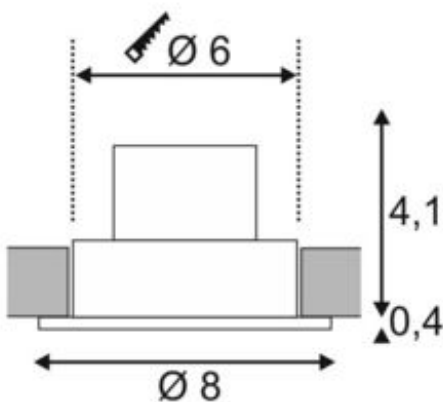

## PATTA-I recessed fitting

LED, 3000K, round, matt white, 38°, incl. driver

Article number	114421
Number of light sources	1
Max. wattage	12 Watt
Lamp	COB LED module
Light distribution type 1	Direct
Light distribution type 3	rotationally symmetric
Feed-in capability	No
Lamp included	Yes
Installation diameter	6 cm
Installation depth	5 cm
Height	4.5 cm
Diameter	8 cm
Net weight	0.256 kg
Gross weight	0.322 kg
Voltage	220-240 ~50/60 . 500 Volts
Protection class	II
IP-rating	IP 65
Beam angle	38 Degree
Material	Aluminium/glass
Colour	matt white
Way of mounting	Recessed ceiling mounting
Average lifespan	40000 Hours
Colour temperature	3000 Kelvin
Colour rendering index	80
Luminous flux	800 lm
Energy efficiency class	A++
fastCalcEnabled	Yes
ranking	400
Catalogue page	BIG WHITE 2017: 687

The innovative PATTIA I recessed fitting is suitable for ceiling thicknesses of up to 25 mm. Rated IP65 it can be used outdoors or in damp areas. This set is available in matt black, matt white, or brushed aluminium as well as in round or square form. Equipped with a powerful, warm white premium COB LED in a tiltable mount, as well as dimmable LED driver included in the scope of supply, the set can be used in any lighting situation. The electrical connection is made directly to the 230V mains supply.