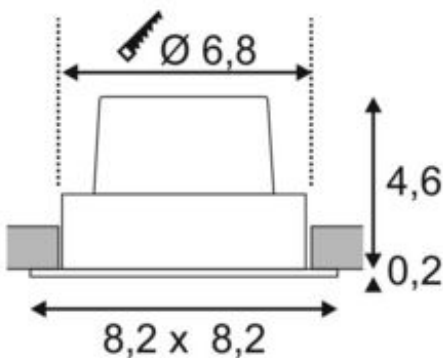

NEW TRIA 68 recessed fitting

LED, 3000K, square, brushed aluminium, 38°, 12W, incl. driver, clip springs

Article number	114396
Number of light sources	1
Max. wattage	12 Watt
Lamp	COB LED module
Light distribution type 1	Direct
Light distribution type 3	rotationally symmetric
Feed-in capability	No
Lamp included	No
Installation diameter	6.8 cm
Installation depth	6 cm
Length	8.2 cm
Width	8.2 cm
Height	4.8 cm
Net weight	0.28 kg
Gross weight	0.329 kg
Voltage	220-240 ~50/60 . 500 Volts
Protection class	II
Beam angle	38 Degree
Material	Aluminium
Colour	brushed aluminium
Way of mounting	Recessed ceiling mounting
Average lifespan	40000 Hours
Colour temperature	3000 Kelvin
Colour rendering index	80
Luminous flux	800 lm
Energy efficiency class	A++
fastCalcEnabled	Yes
ranking	300
Catalogue page	BIG WHITE 2017: 441

The simplicity and effectiveness of the innovative NEW TRIA 68 recessed fitting is captivating. It is available in matt black, matt white or brushed aluminium, in round or square form as well as single-headed or as multi-lamp. Equipped with a powerful, warm white premium COB LED in a tiltable mount, as well as LED driver included in the scope of supply, the set can be used in any lighting situation. The electrical connection is made directly to the 230V mains supply.