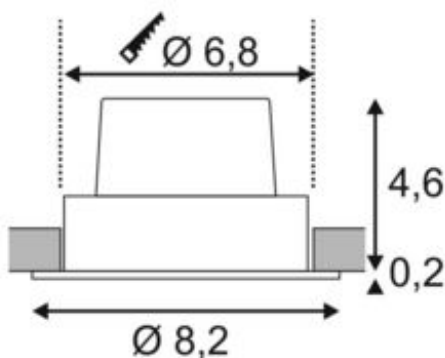

NEW TRIA 68 recessed fitting

LED, 3000K, round, matt white, 38°, 12W, incl. driver, clip springs

Article number	114381
Number of light sources	1
Max. wattage	12 Watt
Lamp	COB LED module
Light distribution type 1	Direct
Light distribution type 3	rotationally symmetric
Feed-in capability	No
Lamp included	No
Installation diameter	6.8 cm
Installation depth	6 cm
Height	4.8 cm
Diameter	8.2 cm
Net weight	0.275 kg
Gross weight	0.332 kg
Voltage	220-240 ~50/60 . 500 Volts
Protection class	II
Beam angle	38 Degree
Material	Aluminium
Colour	matt white
Way of mounting	Recessed ceiling mounting
Average lifespan	40000 Hours
Colour temperature	3000 Kelvin
Colour rendering index	80
Luminous flux	800 lm
Energy efficiency class	A++
fastCalcEnabled	Yes
ranking	500
Catalogue page	BIG WHITE 2017: 441

The simplicity and effectiveness of the innovative NEW TRIA 68 recessed fitting is captivating. It is available in matt black, matt white or brushed aluminium, in round or square form as well as single-headed or as multi-lamp. Equipped with a powerful, warm white premium COB LED in a tiltable mount, as well as LED driver included in the scope of supply, the set can be used in any lighting situation. The electrical connection is made directly to the 230V mains supply.