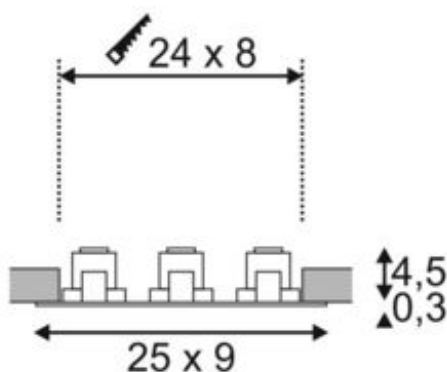

NEW TRIA 3 SET recessed fitting

triple-headed LED, 2700K, rectangular, matt black, 38°, 30W, incl. driver, clip springs

Article number	114200
Number of light sources	3
Max. wattage	30 Watt
Lamp	COB LED module
Light distribution type 1	Direct
Light distribution type 3	Axis-symmetric
Feed-in capability	No
Lamp included	No
Installation length	24 cm
Installation width	8 cm
Installation depth	7 cm
Length	25 cm
Width	9 cm
Height	4.8 cm
Net weight	0.801 kg
Gross weight	0.915 kg
Voltage	100-240 ~50/60 . 500 Volts
Protection class	I
Beam angle	38 Degree
Material	Aluminium
Colour	matt black
Way of mounting	Recessed ceiling mounting
Average lifespan	40000 Hours
Colour temperature	2700 Kelvin
Colour rendering index	80
Luminous flux	2300 lm
Energy efficiency class	A++
fastCalcEnabled	Yes
ranking	300
Catalogue page	BIG WHITE 2017: 449

The simplicity and effectiveness of the innovative NEW TRIA 3 SET is captivating. It is available in matt black, matt white or brushed aluminium, in round or square form as well as single-headed or as multi-lamp. Equipped with a powerful, warm white premium COB LED in a tiltable mount, as well as LED driver included in the scope of supply, the set can be used in any lighting situation. The electrical connection is made directly to the 230V mains supply.