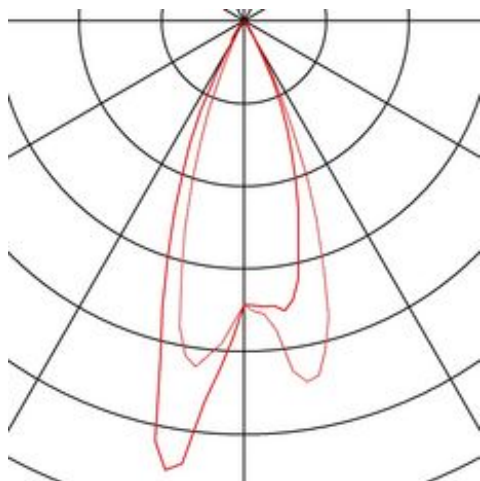

NEW TRIA MINI recessed fitting

LED, 3000K, round, brushed aluminium, 30°, incl. mini plug, clip springs

Article number	113986
Number of light sources	1
Max. wattage	2.2 Watt
Lamp	PowerLED 2,2W
Light distribution type 1	Direct
Light distribution type 3	Axis-symmetric
Feed-in capability	No
Lamp included	No
Installation diameter	4 cm
Installation depth	4 cm
Height	3.6 cm
Diameter	5.2 cm
Net weight	0.072 kg
Gross weight	0.091 kg
Voltage	700 Volts
Protection class	III
IP-rating	IP 44
Beam angle	30 Degree
Material	Aluminium
Colour	brushed aluminium
Way of mounting	Recessed ceiling mounting
Average lifespan	30000 Hours
Colour temperature	3000 Kelvin
Colour rendering index	80
Luminous flux	143 lm
Energy efficiency class	A++
fastCalcEnabled	Yes
ranking	300
Catalogue page	BIG WHITE 2017: 439

The simplicity and effectiveness of the innovative NEW TRIA MINI recessed fitting is captivating. It is available in matt black, matt white, or brushed aluminium; and in round or square form. Equipped with a powerful, warm white premium LED in a tiltable mount, the set can be used in any lighting situation. The electrical connection is made directly to the 230V mains supply. An external 700mA driver e.g., 464001 is required for operation (dimmable).