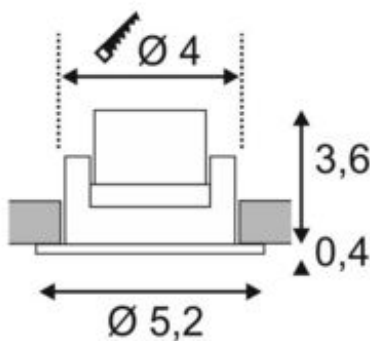

NEW TRIA MINI recessed fitting

LED, 3000K, round, brushed aluminium, 30°, incl. mini plug, clip springs

Article number	113986
Number of light sources	1
Max. wattage	2.2 Watt
Lamp	PowerLED 2,2W
Light distribution type 1	Direct
Light distribution type 3	Axis-symmetric
Feed-in capability	No
Lamp included	No
Installation diameter	4 cm
Installation depth	4 cm
Height	3.6 cm
Diameter	5.2 cm
Net weight	0.072 kg
Gross weight	0.091 kg
Voltage	700 Volts
Protection class	III
IP-rating	IP 44
Beam angle	30 Degree
Material	Aluminium
Colour	brushed aluminium
Way of mounting	Recessed ceiling mounting
Average lifespan	30000 Hours
Colour temperature	3000 Kelvin
Colour rendering index	80
Luminous flux	143 lm
Energy efficiency class	A++
fastCalcEnabled	Yes
ranking	300
Catalogue page	BIG WHITE 2017: 439

The simplicity and effectiveness of the innovative NEW TRIA MINI recessed fitting is captivating. It is available in matt black, matt white, or brushed aluminium; and in round or square form. Equipped with a powerful, warm white premium LED in a tiltable mount, the set can be used in any lighting situation. The electrical connection is made directly to the 230V mains supply. An external 700mA driver e.g., 464001 is required for operation (dimmable).