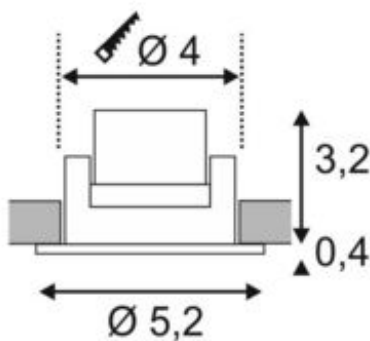

NEW TRIA MINI SET recessed fitting

LED, 3000K, round, black, 30°, incl. driver, clip springs

Article number	113970
Number of light sources	1
Max. wattage	4.4 Watt
Lamp	LED module
Light distribution type 1	Direct
Light distribution type 3	Axis-symmetric
Feed-in capability	No
Lamp included	No
Installation diameter	4 cm
Installation depth	4 cm
Height	3.6 cm
Diameter	5.2 cm
Net weight	0.119 kg
Gross weight	0.151 kg
Voltage	220-240 ~50/60 . 700 Volts
Protection class	II
IP-rating	IP 44
Beam angle	30 Degree
Material	Aluminium
Colour	black
Way of mounting	Recessed ceiling mounting
Average lifespan	30000 Hours
Colour temperature	3000 Kelvin
Colour rendering index	80
Luminous flux	143 lm
Energy efficiency class	A++
fastCalcEnabled	Yes
ranking	300
Catalogue page	BIG WHITE 2017: 444

The simplicity and effectiveness of the innovative NEW TRIA MINI Set is captivating. It is available in black, matt white, or brushed aluminium; and in round or square form. Equipped with a powerful, warm white premium LED in a tiltable mount, as well as LED driver included in the scope of supply, the set can be used in any lighting situation. The electrical connection is made directly to the 230V mains supply.