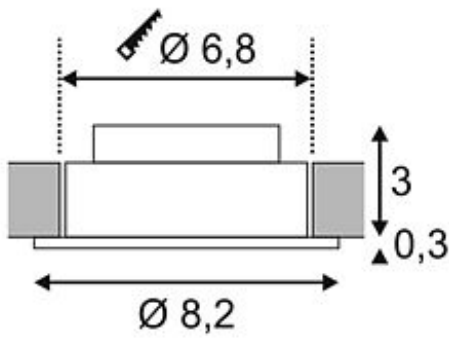

NEW TRIA 3W LED DL ROUND Set

Downlight, matt white, 3W, 38°, 3000K, incl. driver, retaining springs

Article number	113951
Catalogue	BIG WHITE 2015, Page 408
Type of lamp	LED lamp
Lamp	COB LED 3W
Number of light sources	1
Lamp included	Yes
Installation diameter	6.8 cm
Installation depth	3.5 cm
Tilt range	30 Degree
Height	3.3 cm
Diameter	8.2 cm
Net weight	0.198 kg
Gross weight	1.079 kg
Voltage	230 Volt
Max. wattage	5.2 Watt
Protection class	II
Beam angle	38 Degree
Material	aluminium
Colour	white
Way of mounting	recessed ceiling mounting
Remark 1	LED driver included
Remark 2	Only suitable for ceilings with a maximum thickness of 20 mm
Remark 3	Energy labels in your language are available in the Service Area sub point Download
Average lifespan	40000 Hours
Colour temperature	3000 Kelvin
Colour rendering index	>80
Luminous flux	300 lm
Suitable for lamps from EEC	A
Suitable for lamps up to EEC	A++

Light distribution
type 1

direct

Light distribution
type 3

rotationally symmetric

The innovative NEW TRIA LED downlight set appears elegant in its simplicity and effectiveness. Available in white or brushed aluminum, you can choose between a round or square shape. Equipped with a powerful, warm white COB LED with incorporated LED driver, this set meets the requirements of general lighting needs. Furthermore, it is adjustable by 30°. The electrical connection is made directly to 230V mains supply. This luminaire contains built-in LED lamps. EEK: A - A++.
The lamps cannot be changed in the luminaire.