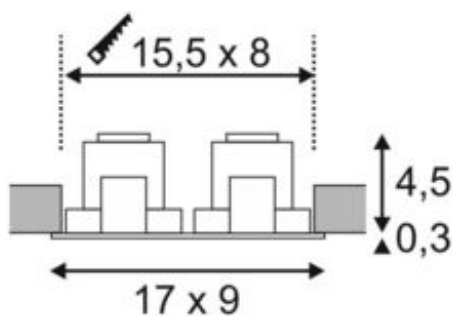

## NEW TRIA 2 SET recessed fitting

double-headed LED, 3000K, rectangular, matt black, 38°, 15W, incl. driver, clip springs

Article number	113920
Number of light sources	2
Max. wattage	15 Watt
Lamp	COB LED 6,2W
Light distribution type 1	Direct
Light distribution type 3	Axis-symmetric
Feed-in capability	No
Lamp included	No
Installation length	15.5 cm
Installation width	8 cm
Installation depth	7 cm
Length	17 cm
Width	9 cm
Height	4.8 cm
Net weight	0.56 kg
Gross weight	0.637 kg
Voltage	220-240 ~50/60 . 350 Volts
Protection class	II
Beam angle	38 Degree
Material	Aluminium
Colour	matt black
Way of mounting	Recessed ceiling mounting
Average lifespan	40000 Hours
Colour temperature	3000 Kelvin
Colour rendering index	80
Luminous flux	1150 lm
Energy efficiency class	A++
fastCalcEnabled	Yes
ranking	300
Catalogue page	BIG WHITE 2017: 449