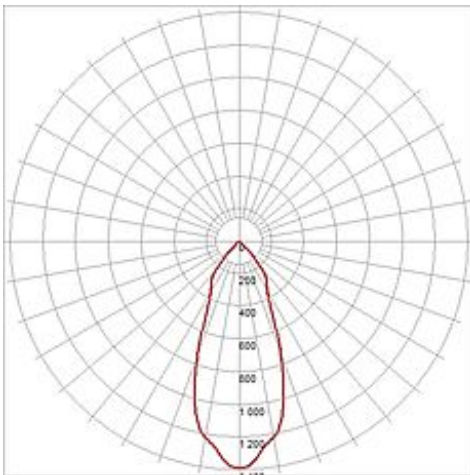

NEW TRIA LED DL SQUARE SET

alu brushed, 6W, 3000K, 38°, incl. driver and springs

Article number	113916
Catalogue	BIG WHITE 2015, Page 460
Type of lamp	LED lamp
Lamp	planar LED 6,6W
Number of light sources	1
Lamp included	Yes
Installation diameter	7.7 cm
Installation depth	6.5 cm
Tilt range	30 Degree
Length	9 cm
Width	9 cm
Height	6.5 cm
Net weight	0.308 kg
Gross weight	0.376 kg
Voltage	230 Volt
Max. wattage	9.1 Watt
Protection class	II
Beam angle	38 Degree
Material	aluminium / plastic
Colour	aluminium brushed
Way of mounting	recessed ceiling mounting
Remark 1	LED driver 350 mA included
Remark 2	Only suitable for ceilings with a maximum thickness of 20 mm
Remark 3	Energy labels in your language are available in the Service Area sub point Download
Average lifespan	40000 Hours
Colour temperature	3000 Kelvin
Colour rendering index	>80
Luminous flux	525 lm
Suitable for lamps from EEC	A

Suitable for lamps up to EEC	A++
Light distribution type 1	direct
Light distribution type 3	axisymmetric

The innovative NEW TRIA LED downlight set appears elegant in its simplicity and effectiveness. Available in white or brushed aluminum, you can choose between a round or square shape. Equipped with a powerful, warm white COB LED with incorporated LED driver, this set meets the requirements of general lighting needs. Furthermore, it is adjustable by 30°. The electrical connection is made directly to 230V mains supply. This luminaire contains built-in LED lamps. EEK: A - A++. The lamps cannot be changed in the luminaire.