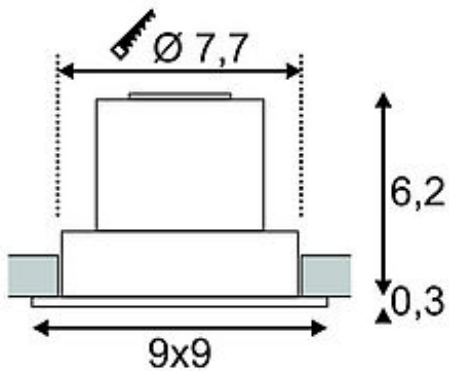

NEW TRIA LED DL SQUARE SET

alu brushed, 6W, 3000K, 38°, incl. driver and springs

Article number	113916
Catalogue	BIG WHITE 2015, Page 460
Type of lamp	LED lamp
Lamp	planar LED 6,6W
Number of light sources	1
Lamp included	Yes
Installation diameter	7.7 cm
Installation depth	6.5 cm
Tilt range	30 Degree
Length	9 cm
Width	9 cm
Height	6.5 cm
Net weight	0.308 kg
Gross weight	0.376 kg
Voltage	230 Volt
Max. wattage	9.1 Watt
Protection class	II
Beam angle	38 Degree
Material	aluminium / plastic
Colour	aluminium brushed
Way of mounting	recessed ceiling mounting
Remark 1	LED driver 350 mA included
Remark 2	Only suitable for ceilings with a maximum thickness of 20 mm
Remark 3	Energy labels in your language are available in the Service Area sub point Download
Average lifespan	40000 Hours
Colour temperature	3000 Kelvin
Colour rendering index	>80
Luminous flux	525 lm
Suitable for lamps from EEC	A

Suitable for lamps up to EEC	A++
Light distribution type 1	direct
Light distribution type 3	axisymmetric

The innovative NEW TRIA LED downlight set appears elegant in its simplicity and effectiveness. Available in white or brushed aluminum, you can choose between a round or square shape. Equipped with a powerful, warm white COB LED with incorporated LED driver, this set meets the requirements of general lighting needs. Furthermore, it is adjustable by 30°. The electrical connection is made directly to 230V mains supply. This luminaire contains built-in LED lamps. EEK: A - A++. The lamps cannot be changed in the luminaire.