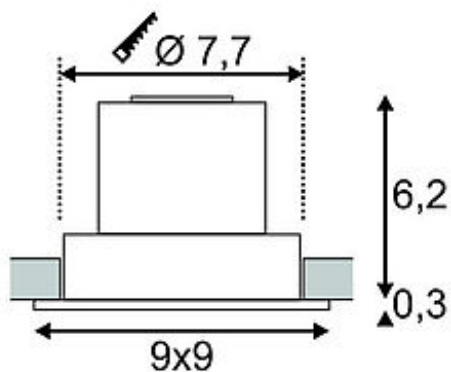

NEW TRIA LED DL SQUARE SET

matt white, 6W, 3000K, 38°, incl. driver and springs

Article number	113911
Catalogue	BIG WHITE 2015, Page 460
Type of lamp	LED lamp
Lamp	planar LED 6,6W
Number of light sources	1
Lamp included	Yes
Installation diameter	7.7 cm
Installation depth	6.5 cm
Tilt range	30 Degree
Length	9 cm
Width	9 cm
Height	6.5 cm
Net weight	0.333 kg
Gross weight	0.377 kg
Voltage	230 Volt
Max. wattage	9.1 Watt
Protection class	II
Beam angle	38 Degree
Material	aluminium / plastic
Colour	white
Way of mounting	recessed ceiling mounting
Remark 1	LED driver 350 mA included
Remark 2	Only suitable for ceilings with a maximum thickness of 20 mm
Remark 3	Energy labels in your language are available in the Service Area sub point Download
Average lifespan	40000 Hours
Colour temperature	3000 Kelvin
Colour rendering index	>80
Luminous flux	525 lm
Suitable for lamps from EEC	A

Suitable for lamps up to EEC	A++
Light distribution type 1	direct
Light distribution type 3	axisymmetric

The innovative NEW TRIA LED downlight set appears elegant in its simplicity and effectiveness. Available in white or brushed aluminum, you can choose between a round or square shape. Equipped with a powerful, warm white COB LED with incorporated LED driver, this set meets the requirements of general lighting needs. Furthermore, it is adjustable by 30°. The electrical connection is made directly to 230V mains supply. This luminaire contains built-in LED lamps. EEK: A - A++. The lamps cannot be changed in the luminaire.