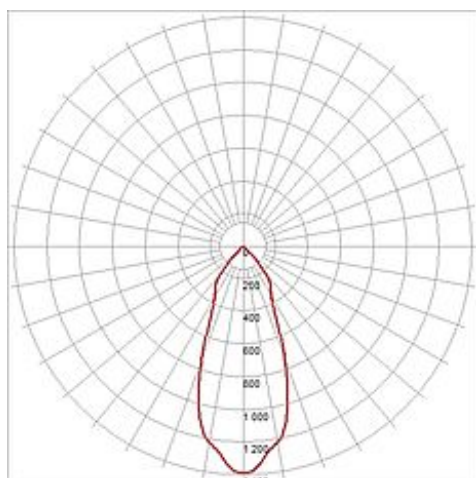

NEW TRIA LED DL SQUARE SET

matt white, 6W, 3000K, 38°, incl. driver and springs

Article number	113911
Catalogue	BIG WHITE 2015, Page 460
Type of lamp	LED lamp
Lamp	planar LED 6,6W
Number of light sources	1
Lamp included	Yes
Installation diameter	7.7 cm
Installation depth	6.5 cm
Tilt range	30 Degree
Length	9 cm
Width	9 cm
Height	6.5 cm
Net weight	0.333 kg
Gross weight	0.377 kg
Voltage	230 Volt
Max. wattage	9.1 Watt
Protection class	II
Beam angle	38 Degree
Material	aluminium / plastic
Colour	white
Way of mounting	recessed ceiling mounting
Remark 1	LED driver 350 mA included
Remark 2	Only suitable for ceilings with a maximum thickness of 20 mm
Remark 3	Energy labels in your language are available in the Service Area sub point Download
Average lifespan	40000 Hours
Colour temperature	3000 Kelvin
Colour rendering index	>80
Luminous flux	525 lm
Suitable for lamps from EEC	A

Suitable for lamps up to EEC	A++
Light distribution type 1	direct
Light distribution type 3	axisymmetric

The innovative NEW TRIA LED downlight set appears elegant in its simplicity and effectiveness. Available in white or brushed aluminum, you can choose between a round or square shape. Equipped with a powerful, warm white COB LED with incorporated LED driver, this set meets the requirements of general lighting needs. Furthermore, it is adjustable by 30°. The electrical connection is made directly to 230V mains supply. This luminaire contains built-in LED lamps. EEK: A - A++. The lamps cannot be changed in the luminaire.