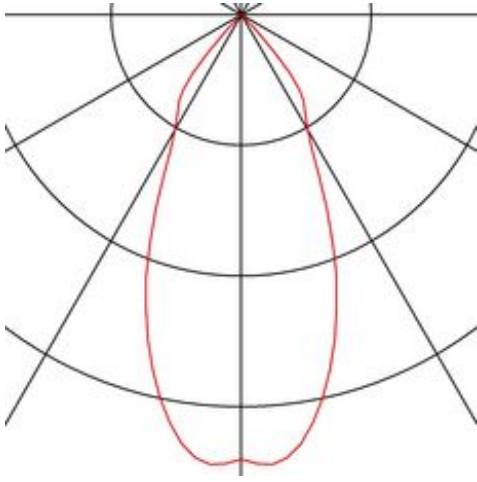

## NEW TRIA 1 SET recessed fitting

single-headed LED, 3000K, square, matt black, 38°, 9.1W, incl. driver, clip springs

Article number	113910
Number of light sources	1
Max. wattage	9.1 Watt
Lamp	COB LED 6,2W
Light distribution type 1	Direct
Light distribution type 3	Axis-symmetric
Feed-in capability	No
Lamp included	No
Installation diameter	7.7 cm
Installation depth	6.5 cm
Length	9 cm
Width	9 cm
Height	4.8 cm
Net weight	0.296 kg
Gross weight	0.349 kg
Voltage	220-240 ~50/60 . 350 Volts
Protection class	II
Beam angle	38 Degree
Material	Aluminium
Colour	matt black
Way of mounting	Recessed ceiling mounting
Average lifespan	40000 Hours
Colour temperature	3000 Kelvin
Colour rendering index	80
Luminous flux	600 lm
Energy efficiency class	A++
fastCalcEnabled	Yes
ranking	300
Catalogue page	BIG WHITE 2017: 443

The simplicity and effectiveness of the NEW TRIA 1 SET is captivating. It is available in matt black, white, or brushed aluminium, in round or square form as well as single-headed or as multi-lamp. Equipped with a powerful, warm white premium COB LED in a tiltable mount, as well as LED driver included in the scope of supply, the set can be used in any lighting situation. The electrical connection is made directly to the 230V mains supply.