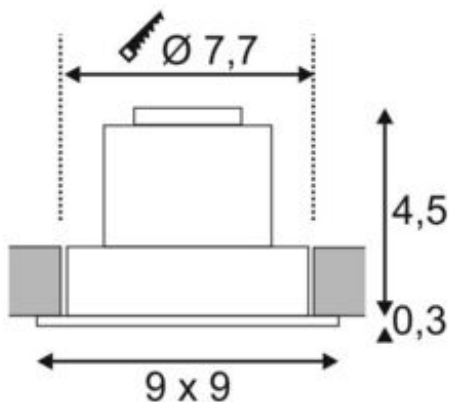

## NEW TRIA 1 SET recessed fitting

single-headed LED, 3000K, square, matt black, 38°, 9.1W, incl. driver, clip springs

Article number	113910
Number of light sources	1
Max. wattage	9.1 Watt
Lamp	COB LED 6,2W
Light distribution type 1	Direct
Light distribution type 3	Axis-symmetric
Feed-in capability	No
Lamp included	No
Installation diameter	7.7 cm
Installation depth	6.5 cm
Length	9 cm
Width	9 cm
Height	4.8 cm
Net weight	0.296 kg
Gross weight	0.349 kg
Voltage	220-240 ~50/60 . 350 Volts
Protection class	II
Beam angle	38 Degree
Material	Aluminium
Colour	matt black
Way of mounting	Recessed ceiling mounting
Average lifespan	40000 Hours
Colour temperature	3000 Kelvin
Colour rendering index	80
Luminous flux	600 lm
Energy efficiency class	A++
fastCalcEnabled	Yes
ranking	300
Catalogue page	BIG WHITE 2017: 443

The simplicity and effectiveness of the NEW TRIA 1 SET is captivating. It is available in matt black, white, or brushed aluminium, in round or square form as well as single-headed or as multi-lamp. Equipped with a powerful, warm white premium COB LED in a tiltable mount, as well as LED driver included in the scope of supply, the set can be used in any lighting situation. The electrical connection is made directly to the 230V mains supply.