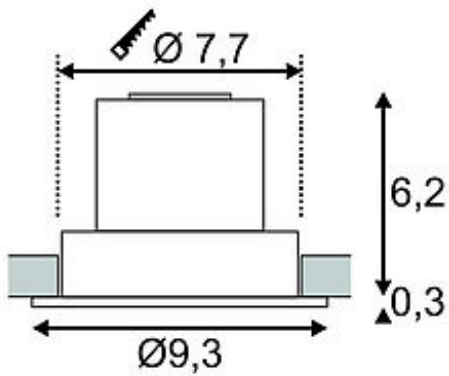

NEW TRIA LED DL ROUND SET

alu brushed, 6W, 3000K, 38°, incl. driver and springs

Article number	113906
Catalogue	BIG WHITE 2015, Page 408
Type of lamp	LED lamp
Lamp	planar LED 6,6W
Number of light sources	1
Lamp included	Yes
Installation diameter	7.7 cm
Installation depth	6.5 cm
Tilt range	30 Degree
Height	6.5 cm
Diameter	9.3 cm
Net weight	0.302 kg
Gross weight	0.675 kg
Voltage	230 Volt
Max. wattage	9.1 Watt
Protection class	II
Beam angle	38 Degree
Material	aluminium / plastic
Colour	aluminium brushed
Way of mounting	recessed ceiling mounting
Remark 1	LED driver 350 mA included
Remark 2	Only suitable for ceilings with a maximum thickness of 20 mm
Remark 3	Energy labels in your language are available in the Service Area sub point Download
Average lifespan	40000 Hours
Colour temperature	3000 Kelvin
Colour rendering index	>80
Luminous flux	525 lm
Suitable for lamps from EEC	A
Suitable for lamps up to EEC	A++

Light distribution type 1	direct
---------------------------	--------

Light distribution type 3	axisymmetric
---------------------------	--------------

The innovative NEW TRIA LED downlight set appears elegant in its simplicity and effectiveness. Available in white or brushed aluminum, you can choose between a round or square shape. Equipped with a powerful, warm white COB LED with incorporated LED driver, this set meets the requirements of general lighting needs. Furthermore, it is adjustable by 30°. The electrical connection is made directly to 230V mains supply. This luminaire contains built-in LED lamps. EEK: A - A++.