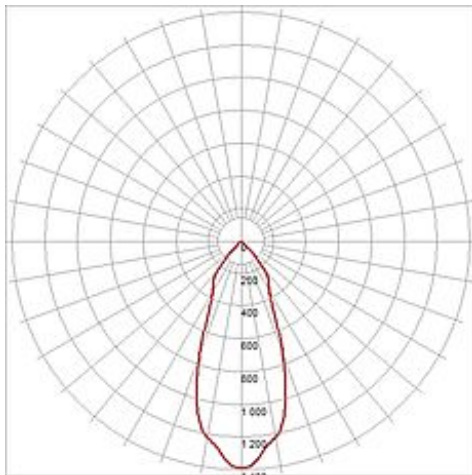

NEW TRIA LED DL ROUND SET

alu brushed, 6W, 3000K, 38°, incl. driver and springs

Article number	113906
Catalogue	BIG WHITE 2015, Page 408
Type of lamp	LED lamp
Lamp	planar LED 6,6W
Number of light sources	1
Lamp included	Yes
Installation diameter	7.7 cm
Installation depth	6.5 cm
Tilt range	30 Degree
Height	6.5 cm
Diameter	9.3 cm
Net weight	0.302 kg
Gross weight	0.675 kg
Voltage	230 Volt
Max. wattage	9.1 Watt
Protection class	II
Beam angle	38 Degree
Material	aluminium / plastic
Colour	aluminium brushed
Way of mounting	recessed ceiling mounting
Remark 1	LED driver 350 mA included
Remark 2	Only suitable for ceilings with a maximum thickness of 20 mm
Remark 3	Energy labels in your language are available in the Service Area sub point Download
Average lifespan	40000 Hours
Colour temperature	3000 Kelvin
Colour rendering index	>80
Luminous flux	525 lm
Suitable for lamps from EEC	A
Suitable for lamps up to EEC	A++

Light distribution type 1	direct
---------------------------	--------

Light distribution type 3	axisymmetric
---------------------------	--------------

The innovative NEW TRIA LED downlight set appears elegant in its simplicity and effectiveness. Available in white or brushed aluminum, you can choose between a round or square shape. Equipped with a powerful, warm white COB LED with incorporated LED driver, this set meets the requirements of general lighting needs. Furthermore, it is adjustable by 30°. The electrical connection is made directly to 230V mains supply. This luminaire contains built-in LED lamps. EEK: A - A++.