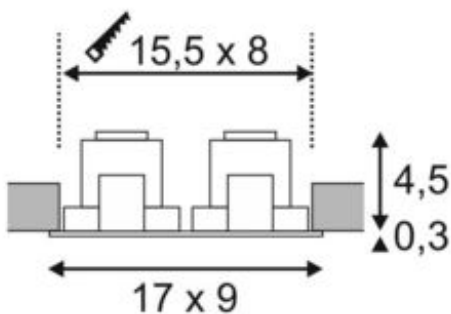

## NEW TRIA 2 SET recessed fitting

double-headed LED, 2700K, rectangular, matt black, 38°, 15W, incl. driver, clip springs

Article number	113890
Number of light sources	2
Max. wattage	15 Watt
Lamp	COB LED 6,2W
Light distribution type 1	Direct
Light distribution type 3	Axis-symmetric
Feed-in capability	No
Lamp included	No
Installation length	15.5 cm
Installation width	8 cm
Installation depth	7 cm
Length	17 cm
Width	9 cm
Height	4.8 cm
Net weight	0.558 kg
Gross weight	0.634 kg
Voltage	220-240 ~50/60 . 350 Volts
Protection class	II
Beam angle	38 Degree
Material	Aluminium
Colour	matt black
Way of mounting	Recessed ceiling mounting
Average lifespan	40000 Hours
Colour temperature	2700 Kelvin
Colour rendering index	80
Luminous flux	1150 lm
Energy efficiency class	A++
fastCalcEnabled	Yes
ranking	300
Catalogue page	BIG WHITE 2017: 449