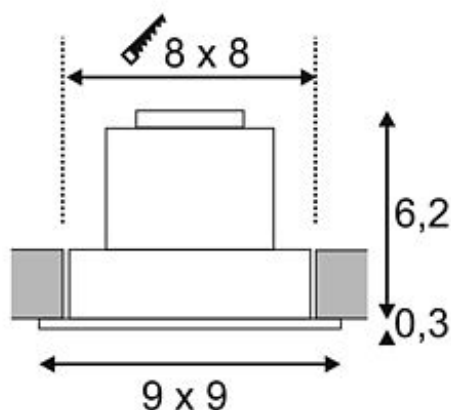

NEW TRIA LED DL SQUARE Set

Downlight, matt white, 6W, 38°, 2700K, incl.driver, retaining springs

Article number	113881
Catalogue	BIG WHITE 2015, Page 460
Type of lamp	LED lamp
Lamp	COB LED 6,2W
Number of light sources	1
Lamp included	Yes
Installation diameter	7.7 cm
Installation depth	6.5 cm
Tilt range	30 Degree
Length	9 cm
Width	9 cm
Height	6.5 cm
Net weight	0.32 kg
Gross weight	0.374 kg
Voltage	230 Volt
Max. wattage	9.1 Watt
Protection class	II
Beam angle	38 Degree
Material	aluminium
Colour	white
Way of mounting	recessed ceiling mounting
Remark 1	LED driver included
Remark 2	Only suitable for ceilings with a maximum thickness of 20 mm
Remark 3	Energy labels in your language are available in the Service Area sub point Download
Average lifespan	40000 Hours
Colour temperature	2700 Kelvin
Colour rendering index	>80
Luminous flux	600 lm
Suitable for lamps from EEC	A

Suitable for lamps up to EEC	A++
Light distribution type 1	direct
Light distribution type 3	axisymmetric

The innovative NEW TRIA LED downlight set appears elegant in its simplicity and effectiveness. Available in white or brushed aluminum, you can choose between a round or square shape. Equipped with a powerful, warm white COB LED with incorporated LED driver, this set meets the requirements of general lighting needs. Furthermore, it is adjustable by 30°. The electrical connection is made directly to 230V mains supply. This luminaire contains built-in LED lamps. EEK: A - A++. The lamps cannot be changed in the luminaire.