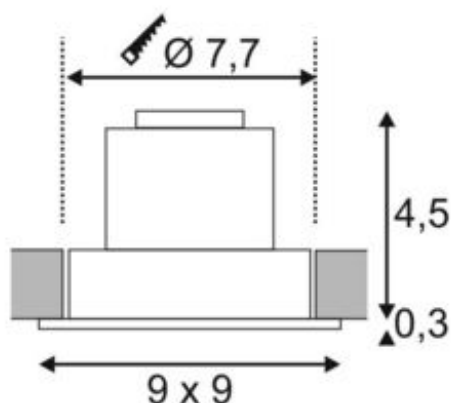

## NEW TRIA 1 SET recessed fitting

single-headed LED, 2700K, square, matt black, 38°, 9.1W, incl. driver, clip springs

Article number	113880
Number of light sources	1
Max. wattage	9.1 Watt
Lamp	COB LED 6,2W
Light distribution type 1	Direct
Light distribution type 3	Axis-symmetric
Feed-in capability	No
Lamp included	No
Installation diameter	7.7 cm
Installation depth	6.5 cm
Length	9 cm
Width	9 cm
Height	4.8 cm
Net weight	0.296 kg
Gross weight	0.349 kg
Voltage	220-240 ~50/60 . 350 Volts
Protection class	II
Beam angle	38 Degree
Material	Aluminium
Colour	matt black
Way of mounting	Recessed ceiling mounting
Average lifespan	40000 Hours
Colour temperature	2700 Kelvin
Colour rendering index	80
Luminous flux	575 lm
Energy efficiency class	A++
fastCalcEnabled	Yes
ranking	300
Catalogue page	BIG WHITE 2017: 442

The simplicity and effectiveness of the NEW TRIA 1 SET is captivating. It is available in matt black, white, or brushed aluminium, in round or square form as well as single-headed or as multi-lamp. Equipped with a powerful, warm white premium COB LED in a tiltable mount, as well as LED driver included in the scope of supply, the set can be used in any lighting situation. The electrical connection is made directly to the 230V mains supply.