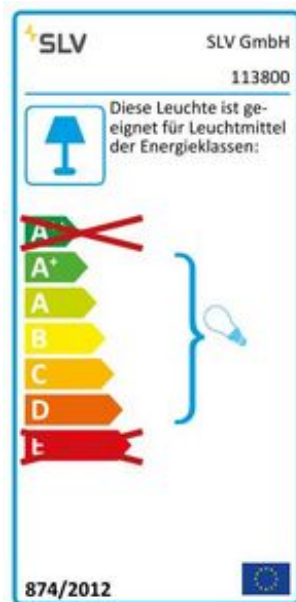

NEW TRIA 1 recessed fitting

single-headed, QR111, square, matt black, max. 75W, incl. leaf springs

Article number	113800
Light distribution type 1	Direct
Feed-in capability	No
LBS code	QR111
Lamp	QR111
Lampholder / Socket	G53
Number of light sources	1
Lamp included	No
Installation diameter	15 cm
Installation depth	12.5 cm
Tilt range	40 Degree
Rotation range	360 Degree
Length	16.5 cm
Width	16.5 cm
Height	12.5 cm
Net weight	0.404 kg
Gross weight	0.495 kg
Voltage	12 ~50 Volts
Max. wattage	75 Watt
Protection class	III
Material	Aluminium
Colour	matt black
Way of mounting	Recessed ceiling mounting
Energy efficiency class	A+
fastCalcEnabled	No
ranking	200
Catalogue page	BIG WHITE 2017: 428

The square low-voltage QRB version of our popular NEW TRIA recessed fitting series is available with black, white or brushed aluminium housings. The generous rotation and pivoting range of this recessed spot guarantees you the ability to individually focus its light beam, regardless of whether you choose to use halogen or LED retrofit lamps. For operation of the NEW TRIA 1 recessed fitting you only need a matching transformer with 12V alternating current.