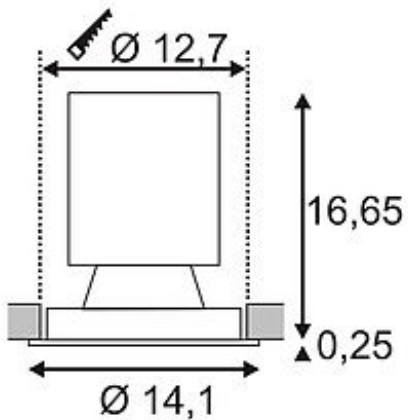

NEW TRIA LED DISK downlight

round, white, 2700K, 60°

Article number	113591
Catalogue	BIG WHITE 2015, Page 411
Type of lamp	LED lamp
Lamp	Philips Fortimo LED Disk Module
Number of light sources	1
Lamp included	Yes
Installation diameter	12.7 cm
Installation depth	16.9 cm
Tilt range	45 Degree
Height	16.7 cm
Diameter	14.1 cm
Net weight	0.803 kg
Gross weight	1.006 kg
Voltage	230 Volt
Max. wattage	12 Watt
Protection class	II
Beam angle	60 Degree
Material	aluminium
Colour	white
Way of mounting	recessed ceiling mounting
Remark 1	Only suitable for ceilings with a maximum thickness of 20 mm
Remark 2	Equipped with the LED Disk module of Philips
Remark 3	Energy labels in your language are available in the Service Area sub point Download
Average lifespan	50000 Hours
Colour temperature	2700 Kelvin
Colour rendering index	>80
Luminous flux	800 lm
Suitable for lamps from EEC	A
Suitable for lamps up to EEC	A++

Light distribution
type 1

direct

Light distribution
type 3

rotationally symmetric

The NEW TRIA LED DISK downlight is a combination of adjustable housing and most efficient LED technology from Philips. With a minimal power consumption despite its high luminous flux and its warmwhite LED light colour NEW TRIA LED DISK is ideal to exchange high-intense halogen or incandescent lamps. The LED module is interchangeable. This luminaire contains built-in LED lamps. EEK: A - A+++. The lamps cannot be changed in the luminaire.