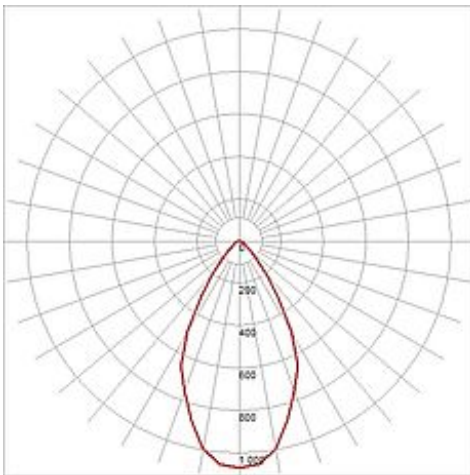

NEW TRIA LED DISK downlight

round, white, 2700K, 60°

Article number	113591
Catalogue	BIG WHITE 2015, Page 411
Type of lamp	LED lamp
Lamp	Philips Fortimo LED Disk Module
Number of light sources	1
Lamp included	Yes
Installation diameter	12.7 cm
Installation depth	16.9 cm
Tilt range	45 Degree
Height	16.7 cm
Diameter	14.1 cm
Net weight	0.803 kg
Gross weight	1.006 kg
Voltage	230 Volt
Max. wattage	12 Watt
Protection class	II
Beam angle	60 Degree
Material	aluminium
Colour	white
Way of mounting	recessed ceiling mounting
Remark 1	Only suitable for ceilings with a maximum thickness of 20 mm
Remark 2	Equipped with the LED Disk module of Philips
Remark 3	Energy labels in your language are available in the Service Area sub point Download
Average lifespan	50000 Hours
Colour temperature	2700 Kelvin
Colour rendering index	>80
Luminous flux	800 lm
Suitable for lamps from EEC	A
Suitable for lamps up to EEC	A++