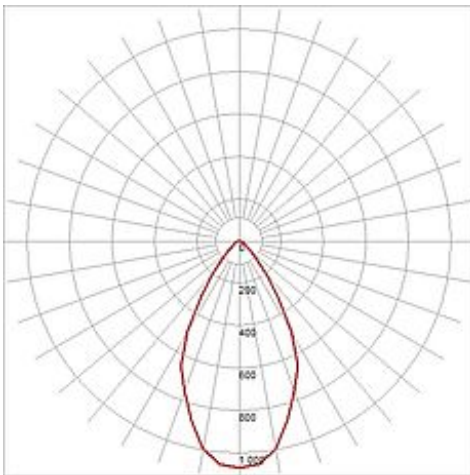

NEW TRIA LED DISK downlight

round, silvergrey, 4000K, 60°

Article number	113574
Catalogue	BIG WHITE 2015, Page 411
Type of lamp	LED lamp
Lamp	Philips Fortimo LED Disk Module
Number of light sources	1
Lamp included	Yes
Installation diameter	12.7 cm
Installation depth	16.9 cm
Tilt range	45 Degree
Height	16.7 cm
Diameter	14.1 cm
Net weight	0.786 kg
Gross weight	1.015 kg
Voltage	230 Volt
Max. wattage	11 Watt
Protection class	II
Beam angle	60 Degree
Material	aluminium
Colour	silvergrey
Way of mounting	recessed ceiling mounting
Remark 1	Only suitable for ceilings with a maximum thickness of 20 mm
Remark 2	Equipped with the LED Disk module of Philips
Remark 3	Energy labels in your language are available in the Service Area sub point Download
Average lifespan	50000 Hours
Colour temperature	4000 Kelvin
Colour rendering index	>80
Luminous flux	850 lm
Suitable for lamps from EEC	A
Suitable for lamps up to EEC	A++