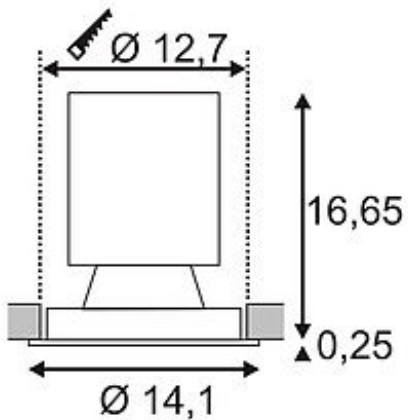

NEW TRIA LED DISK downlight

round, silvergrey, 4000K, 60°

Article number	113574
Catalogue	BIG WHITE 2015, Page 411
Type of lamp	LED lamp
Lamp	Philips Fortimo LED Disk Module
Number of light sources	1
Lamp included	Yes
Installation diameter	12.7 cm
Installation depth	16.9 cm
Tilt range	45 Degree
Height	16.7 cm
Diameter	14.1 cm
Net weight	0.786 kg
Gross weight	1.015 kg
Voltage	230 Volt
Max. wattage	11 Watt
Protection class	II
Beam angle	60 Degree
Material	aluminium
Colour	silvergrey
Way of mounting	recessed ceiling mounting
Remark 1	Only suitable for ceilings with a maximum thickness of 20 mm
Remark 2	Equipped with the LED Disk module of Philips
Remark 3	Energy labels in your language are available in the Service Area sub point Download
Average lifespan	50000 Hours
Colour temperature	4000 Kelvin
Colour rendering index	>80
Luminous flux	850 lm
Suitable for lamps from EEC	A
Suitable for lamps up to EEC	A++

Light distribution
type 1

direct

Light distribution
type 3

rotationally symmetric

The NEW TRIA LED DISK downlight is a combination of adjustable housing and most efficient LED technology from Philips. With a minimal power consumption despite its high luminous flux and its pure white LED light colour NEW TRIA LED DISK is ideal to exchange high-intense halogen or incandescent lamps. The LED module is interchangeable. This luminaire contains built-in LED lamps. EEK: A - A+++. The lamps cannot be changed in the luminaire.