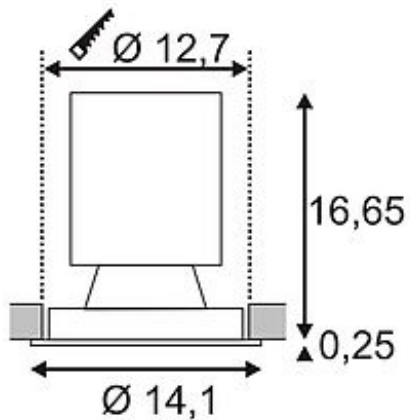

NEW TRIA LED DISK downlight

round, white, 4000K, 35°

Article number	113561
Catalogue	BIG WHITE 2015, Page 411
Type of lamp	LED lamp
Lamp	Philips Fortimo LED Disk Module
Number of light sources	1
Lamp included	Yes
Installation diameter	12.7 cm
Installation depth	16.9 cm
Tilt range	45 Degree
Height	16.7 cm
Diameter	14.1 cm
Net weight	0.798 kg
Gross weight	0.463 kg
Voltage	230 Volt
Max. wattage	11 Watt
Protection class	II
Beam angle	35 Degree
Material	aluminium
Colour	white
Way of mounting	recessed ceiling mounting
Remark 1	Only suitable for ceilings with a maximum thickness of 20 mm
Remark 2	Equipped with the LED Disk module of Philips
Remark 3	Energy labels in your language are available in the Service Area sub point Download
Average lifespan	50000 Hours
Colour temperature	4000 Kelvin
Colour rendering index	>80
Luminous flux	850 lm
Suitable for lamps from EEC	A
Suitable for lamps up to EEC	A++

Light distribution type 1	direct
---------------------------	--------

Light distribution type 3	rotationally symmetric
---------------------------	------------------------

The NEW TRIA LED DISK downlight is a combination of adjustable housing and most efficient LED technology from Philips. With a minimal power consumption despite its high luminous flux and its pure white LED light colour NEW TRIA LED DISK is ideal to exchange high-intense halogen or incandescent lamps. The LED module is interchangeable. This luminaire contains built-in LED lamps. EEK: A - A++.