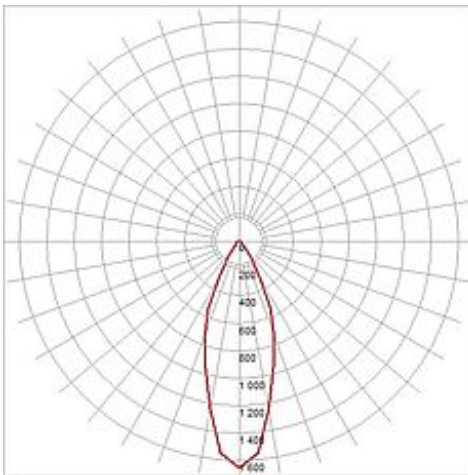

NEW TRIA LED DISK downlight

round, white, 4000K, 35°

Article number	113561
Catalogue	BIG WHITE 2015, Page 411
Type of lamp	LED lamp
Lamp	Philips Fortimo LED Disk Module
Number of light sources	1
Lamp included	Yes
Installation diameter	12.7 cm
Installation depth	16.9 cm
Tilt range	45 Degree
Height	16.7 cm
Diameter	14.1 cm
Net weight	0.798 kg
Gross weight	0.463 kg
Voltage	230 Volt
Max. wattage	11 Watt
Protection class	II
Beam angle	35 Degree
Material	aluminium
Colour	white
Way of mounting	recessed ceiling mounting
Remark 1	Only suitable for ceilings with a maximum thickness of 20 mm
Remark 2	Equipped with the LED Disk module of Philips
Remark 3	Energy labels in your language are available in the Service Area sub point Download
Average lifespan	50000 Hours
Colour temperature	4000 Kelvin
Colour rendering index	>80
Luminous flux	850 lm
Suitable for lamps from EEC	A
Suitable for lamps up to EEC	A++