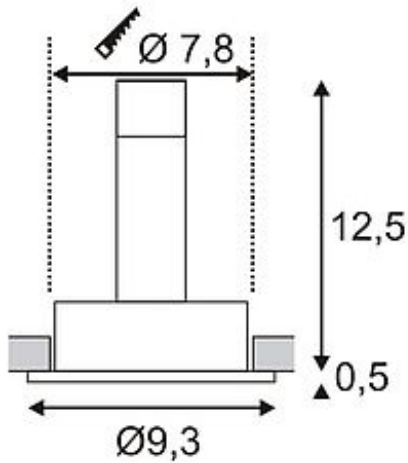

NEW TRIA GU10 ROUND Downlight

matt black, max. 50W, incl. retaining springs

Article number	113490
Catalogue	BIG WHITE 2015, Page 404
Type of lamp	Conventional lamp
Lamp	GU10 230V max. 50W
Lampholder / Socket	GU10
Number of light sources	1
Lamp included	No
Installation diameter	7.8 cm
Installation depth	12.5 cm
Tilt range	30 Degree
Rotation range	360 Degree
Height	11 cm
Diameter	9.3 cm
Net weight	0.165 kg
Gross weight	0.389 kg
Voltage	230 Volt
Max. wattage	50 Watt
Protection class	II
Material	aluminium
Colour	black
Way of mounting	recessed ceiling mounting
Remark 1	Energy labels in your language are available in the Service Area sub point Download
Suitable for lamps from EEC	E
Suitable for lamps up to EEC	A++
Light distribution type 1	direct
Light distribution type 3	rotationally symmetric

The round high-voltage version of our NEW TRIA downlight series is available in either matt white, matt black or brushed aluminum colour version. The generously chosen rotation and tilt range guarantees the individual orientation of light, whether you choose standard halogen or LED retrofit lamps. The NEW TRIA downlight is supplied ready for direct connection to 230V mains supply. This luminaire is compatible with bulbs of the energy classes: E - A++