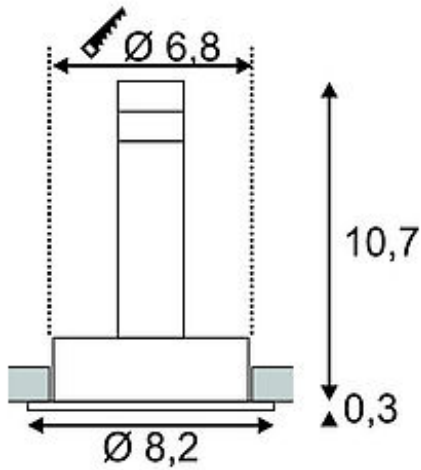

NEW TRIA 68 GU10 downlight

round, alu-brushed, max. 50W, incl. retaining springs

Article number	113466
Catalogue	BIG WHITE 2015, Page 404
Type of lamp	Conventional lamp
Lamp	GU10 230V max. 50W
Lampholder / Socket	GU10
Number of light sources	1
Lamp included	No
Installation diameter	6.8 cm
Installation depth	13.5 cm
Tilt range	30 Degree
Height	11 cm
Diameter	8.2 cm
Net weight	0.138 kg
Gross weight	0.175 kg
Voltage	230 Volt
Max. wattage	50 Watt
Protection class	II
Material	aluminium
Colour	aluminium brushed
Way of mounting	recessed ceiling mounting
Remark 1	Only suitable for walls and ceilings with a maximum thickness of 20 mm
Remark 2	Especially for the installations with 68cm diameter cut out
Remark 3	Energy labels in your language are available in the Service Area sub point Download
Suitable for lamps from EEC	E
Suitable for lamps up to EEC	A++
Light distribution type 1	direct
Light distribution type 3	rotationally symmetric

The round high-voltage version of our NEW TRIA downlight series is available in either matt white, matt black or brushed aluminum colour version. The generously chosen rotation and tilt range guarantees the individual orientation of light, whether you choose standard halogen or LED retrofit lamps. Specifically designed for ceiling outlets measuring 68mm across, the NEW TRIA downlight is supplied ready for direct connection to 230V mains supply. This luminaire is compatible with bulbs of the energy classes: E - A++