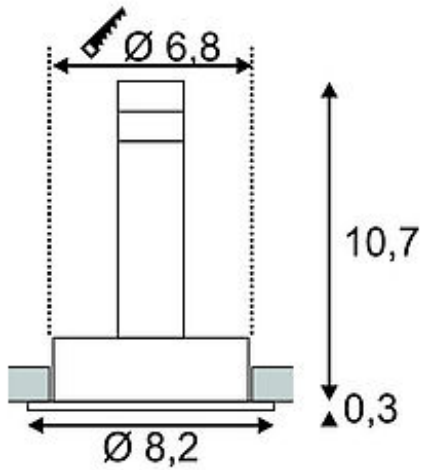

NEW TRIA 68 GU10 downlight

round, matt white, max. 50W, incl. retaining springs

Article number	113461
Catalogue	BIG WHITE 2015, Page 404
Type of lamp	Conventional lamp
Lamp	GU10 230V max. 50W
Lampholder / Socket	GU10
Number of light sources	1
Lamp included	No
Installation diameter	6.8 cm
Installation depth	13.5 cm
Tilt range	30 Degree
Height	11 cm
Diameter	8.2 cm
Net weight	0.142 kg
Gross weight	1.379 kg
Voltage	230 Volt
Max. wattage	50 Watt
Protection class	II
Material	aluminium
Colour	white
Way of mounting	recessed ceiling mounting
Remark 1	Only suitable for walls and ceilings with a maximum thickness of 20 mm
Remark 2	Especially for the installations with 68cm diameter cut out
Remark 3	Energy labels in your language are available in the Service Area sub point Download
Suitable for lamps from EEC	E
Suitable for lamps up to EEC	A++
Light distribution type 1	direct
Light distribution type 3	rotationally symmetric

The round high-voltage version of our NEW TRIA downlight series is available in either matt white, matt black or brushed aluminum colour version. The generously chosen rotation and tilt range guarantees the individual orientation of light, whether you choose standard halogen or LED retrofit lamps. Specifically designed for ceiling outlets measuring 68mm across, the NEW TRIA downlight is supplied ready for direct connection to 230V mains supply. This luminaire is compatible with bulbs of the energy classes: E - A++