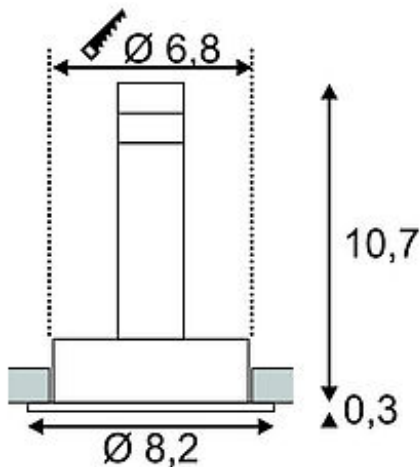

NEW TRIA 68 GU10 downlight

round, matt black, max. 50W, incl. retaining springs

Article number	113460
Catalogue	BIG WHITE 2015, Page 404
Type of lamp	Conventional lamp
Lamp	GU10 230V max. 50W
Lampholder / Socket	GU10
Number of light sources	1
Lamp included	No
Installation diameter	6.8 cm
Installation depth	13.5 cm
Tilt range	30 Degree
Height	11 cm
Diameter	8.2 cm
Net weight	0.143 kg
Gross weight	1.406 kg
Voltage	230 Volt
Max. wattage	50 Watt
Protection class	II
Material	aluminium
Colour	black
Way of mounting	recessed ceiling mounting
Remark 1	Only suitable for walls and ceilings with a maximum thickness of 20 mm
Remark 2	Especially for the installations with 68cm diameter cut out
Remark 3	Energy labels in your language are available in the Service Area sub point Download
Suitable for lamps from EEC	E
Suitable for lamps up to EEC	A++
Light distribution type 1	direct
Light distribution type 3	rotationally symmetric

The round high-voltage version of our NEW TRIA downlight series is available in either matt white, matt black or brushed aluminum colour version. The generously chosen rotation and tilt range guarantees the individual orientation of light, whether you choose standard halogen or LED retrofit lamps. Specifically designed for ceiling outlets measuring 68mm across, the NEW TRIA downlight is supplied ready for direct connection to 230V mains supply. This luminaire is compatible with bulbs of the energy classes: E - A++