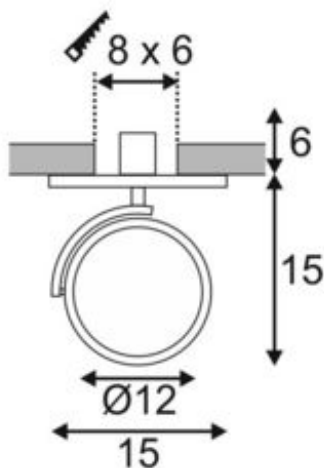

KALU RECESSED FITTING 1

single-headed, QPAR111, round, white, max. 75W, incl. clip springs

Article number	113351
Light distribution type 1	Direct
Product family	Kalu QPAR111
Feed-in capability	No
LBS code	QPAR111
Lamp	QPAR111
Lampholder / Socket	GU10
Number of light sources	1
Lamp included	No
Installation length	8 cm
Installation width	6 cm
Installation depth	7 cm
Tilt range	90 Degree
Rotation range	350 Degree
Length	15 cm
Width	9 cm
Height	21 cm
Net weight	0.486 kg
Gross weight	0.654 kg
Voltage	230 ~50 Volts
Max. wattage	75 Watt
Protection class	I
Material	Aluminium/steel
Colour	white
Way of mounting	Recessed ceiling / Recessed wall mounting
Energy efficiency class	A++
fastCalcEnabled	No
ranking	200
Catalogue page	BIG WHITE 2017: 512

The pure design of the built-in version of the KALU Series guarantees absolute freedom of adjustment of lamp heads for high-voltage halogen or LED lamps. Single, double, or triple headed versions of the luminaire are available in black, white, or brushed aluminium.