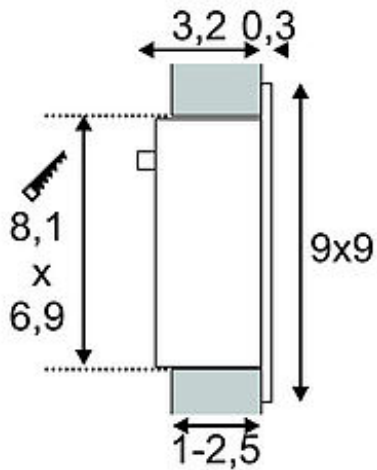

## FRAME CURVE LED recessed luminaire

square, matt white, warmwhite LED

Article number	113292
Catalogue	BIG WHITE 2015, Page 469
Type of lamp	LED lamp
Lamp	Power LED 1W
Number of light sources	1
Lamp included	Yes
Installation length	8.1 cm
Installation width	6.9 cm
Installation depth	4.5 cm
Width	9 cm
Height	9 cm
Depth	3.5 cm
Net weight	0.148 kg
Gross weight	0.293 kg
Max. wattage	1 Watt
Protection class	III
Material	aluminium
Colour	white
Way of mounting	recessed wall mounting
Remark 1	Suitable flush-mount frame, article nr: 112780 / Suitable fitting box: 112781
Remark 2	50 cm connection lead with plug included
Remark 3	Operate with suitable 350 mA drivers only
Remark 4	Energy labels in your language are available in the Service Area sub point Download
Average lifespan	30000 Hours
Colour temperature	3000 Kelvin
Colour rendering index	>80
Luminous flux	90 lm
Suitable for lamps from EEC	A
Suitable for lamps up to EEC	A++

Light distribution type 1	direct
---------------------------	--------

Light distribution type 3	axisymmetric
---------------------------	--------------

With our FRAME series we offer you a lighting solution for recessed wall and ceiling installation with minimum space requirements. The LED version is equipped with a high-quality diode and available in either pure white, warmwhite or blue light colour. A suitable driver providing 350mA is required for operation. The optional accessory includes a connector strip for simplified wiring in addition to the mounting box and flush-mount frame. This luminaire contains built-in LED lamps. EEK: A - A++. The lamps cannot be changed in the luminaire.