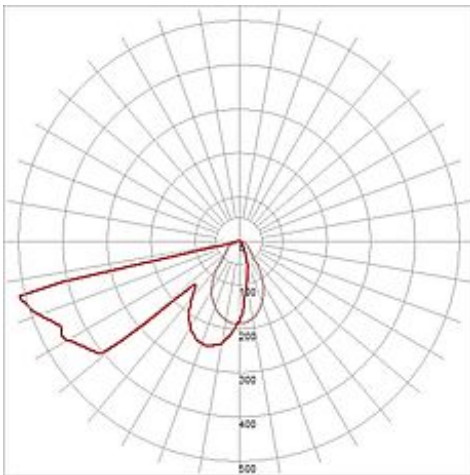

## FRAME CURVE LED recessed luminaire

square, matt white, warmwhite LED

Article number	113292
Catalogue	BIG WHITE 2015, Page 469
Type of lamp	LED lamp
Lamp	Power LED 1W
Number of light sources	1
Lamp included	Yes
Installation length	8.1 cm
Installation width	6.9 cm
Installation depth	4.5 cm
Width	9 cm
Height	9 cm
Depth	3.5 cm
Net weight	0.148 kg
Gross weight	0.293 kg
Max. wattage	1 Watt
Protection class	III
Material	aluminium
Colour	white
Way of mounting	recessed wall mounting
Remark 1	Suitable flush-mount frame, article nr: 112780 / Suitable fitting box: 112781
Remark 2	50 cm connection lead with plug included
Remark 3	Operate with suitable 350 mA drivers only
Remark 4	Energy labels in your language are available in the Service Area sub point Download
Average lifespan	30000 Hours
Colour temperature	3000 Kelvin
Colour rendering index	>80
Luminous flux	90 lm
Suitable for lamps from EEC	A
Suitable for lamps up to EEC	A++

Light distribution type 1	direct
---------------------------	--------

Light distribution type 3	axisymmetric
---------------------------	--------------

With our FRAME series we offer you a lighting solution for recessed wall and ceiling installation with minimum space requirements. The LED version is equipped with a high-quality diode and available in either pure white, warmwhite or blue light colour. A suitable driver providing 350mA is required for operation. The optional accessory includes a connector strip for simplified wiring in addition to the mounting box and flush-mount frame. This luminaire contains built-in LED lamps. EEK: A - A++. The lamps cannot be changed in the luminaire.