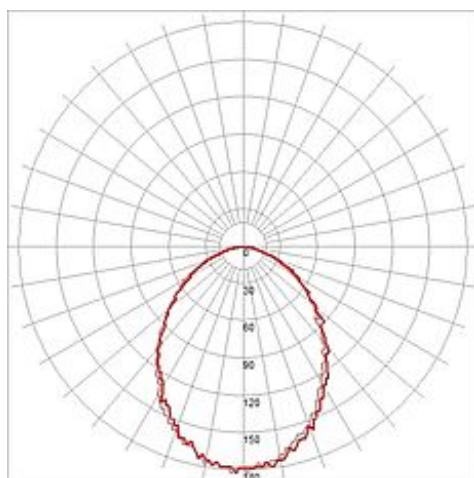

FRAME BASIC LED recessed luminaire

square, matt white, white LED

Article number	113260
Catalogue	BIG WHITE 2015, Page 469
Type of lamp	LED lamp
Lamp	Power LED 1W
Number of light sources	1
Lamp included	Yes
Installation length	7.5 cm
Installation width	7.5 cm
Installation depth	6.6 cm
Width	9 cm
Height	9 cm
Depth	6 cm
Net weight	0.239 kg
Gross weight	0.361 kg
Max. wattage	1 Watt
Protection class	III
Material	aluminium / glass
Colour	white
Way of mounting	recessed wall mounting
Remark 1	Suitable flush-mount frame, article nr: 112780 / Suitable fitting box: 112781
Remark 2	50 cm connection lead with plug included
Remark 3	Operate with suitable 350 mA drivers only
Remark 4	Energy labels in your language are available in the Service Area sub point Download
Average lifespan	30000 Hours
Colour temperature	4000 Kelvin
Colour rendering index	>80
Luminous flux	110 lm
Suitable for lamps from EEC	A
Suitable for lamps up to EEC	A++