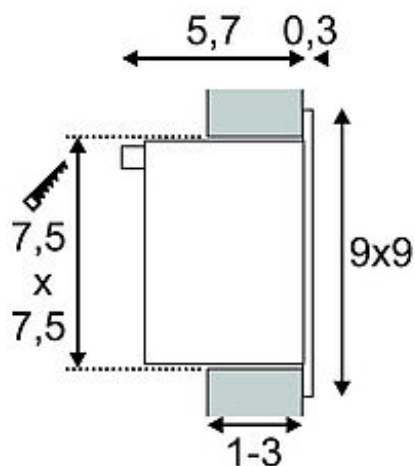

FRAME BASIC LED recessed luminaire

square, matt white, white LED

Article number	113260
Catalogue	BIG WHITE 2015, Page 469
Type of lamp	LED lamp
Lamp	Power LED 1W
Number of light sources	1
Lamp included	Yes
Installation length	7.5 cm
Installation width	7.5 cm
Installation depth	6.6 cm
Width	9 cm
Height	9 cm
Depth	6 cm
Net weight	0.239 kg
Gross weight	0.361 kg
Max. wattage	1 Watt
Protection class	III
Material	aluminium / glass
Colour	white
Way of mounting	recessed wall mounting
Remark 1	Suitable flush-mount frame, article nr: 112780 / Suitable fitting box: 112781
Remark 2	50 cm connection lead with plug included
Remark 3	Operate with suitable 350 mA drivers only
Remark 4	Energy labels in your language are available in the Service Area sub point Download
Average lifespan	30000 Hours
Colour temperature	4000 Kelvin
Colour rendering index	>80
Luminous flux	110 lm
Suitable for lamps from EEC	A
Suitable for lamps up to EEC	A++

Light distribution
type 1

direct

Light distribution
type 3

axisymmetric

With our FRAME series we offer you a lighting solution for recessed wall and ceiling installation with minimum space requirements. The LED version is equipped with a high-quality diode and available in either pure or warmwhite light colour. A suitable driver providing 350mA is required for operation. The optional accessory includes a connector strip for simplified wiring in addition to the mounting box and flush-mount frame. This luminaire contains built-in LED lamps. EEK: A - A++.