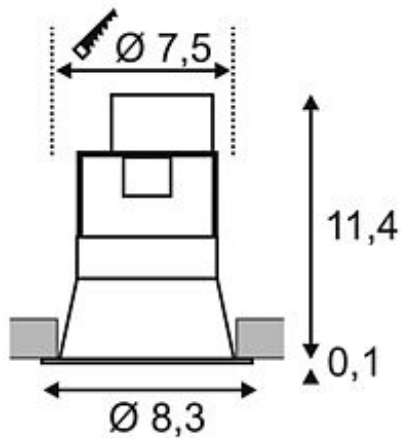

## HORN GU10 downlight

round, white, max. 50W

Article number	112911
Catalogue	BIG WHITE 2015, Page 402
Type of lamp	Conventional lamp
Lamp	GU10 230V max. 50W
Lampholder / Socket	GU10
Number of light sources	1
Lamp included	No
Installation diameter	7.5 cm
Installation depth	11.5 cm
Depth	11.5 cm
Diameter	8.3 cm
Net weight	0.15 kg
Gross weight	0.171 kg
Voltage	230 Volt
Max. wattage	50 Watt
Protection class	I
Material	steel
Colour	white
Way of mounting	recessed ceiling mounting
Remark 1	Energy labels in your language are available in the Service Area sub point Download
Suitable for lamps from EEC	E
Suitable for lamps up to EEC	A++
Light distribution type 1	direct
Light distribution type 3	rotationally symmetric

Adjustable high-voltage downlight of our HORN series. The fitting is made from steel and the lamp itself is placed to the luminaire's rear. This design creates a special look. The electrical connection is made directly via 230V mains supply. Single-spot as well as low-voltage versions are also available. This luminaire is compatible with bulbs of the energy classes: E - A++