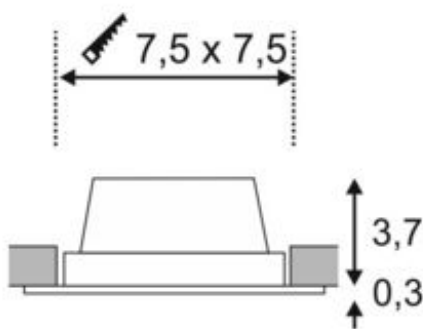

FRAME BASIC recessed fitting

LED, 3000K, brushed aluminium, SET, 9.4W, incl. driver

Article number	112726
Number of light sources	6
Max. wattage	9.4 Watt
Lamp	LED
Light distribution type 1	Direct
Light distribution type 3	rotationally symmetric
Feed-in capability	No
Lamp included	No
Installation length	7.5 cm
Installation width	7.5 cm
Installation depth	5 cm
Length	9 cm
Width	9 cm
Height	4 cm
Net weight	0.187 kg
Gross weight	0.241 kg
Voltage	200-240 ~50/60 . 350 Volts
Protection class	II
Beam angle	90 Degree
Material	Aluminium/acrylic glass
Colour	brushed aluminium
Way of mounting	Recessed wall / Recessed ceiling mounting
Average lifespan	20000 Hours
Colour temperature	3000 Kelvin
Colour rendering index	80
Luminous flux	470 lm
Energy efficiency class	A++
fastCalcEnabled	Yes
ranking	300
Catalogue page	BIG WHITE 2017: 492

With our FRAME series we offer you a lighting solution for recessed wall and ceiling installation with minimum space requirements. The LED set is equipped with warm white Premium LED light diodes. This luminaire contains built-in LED lamps. EEL: A - A++. The lamps in the luminaire cannot be replaced.