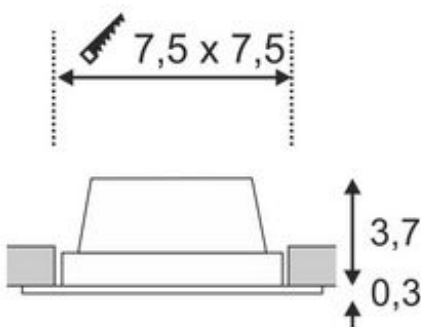

FRAME BASIC recessed fitting

LED, 3000K, matt white, SET, 9.4W, incl. driver

Article number	112721
Number of light sources	6
Max. wattage	9.4 Watt
Lamp	LED
Light distribution type 1	Direct
Light distribution type 3	rotationally symmetric
Feed-in capability	No
Lamp included	No
Installation length	7.5 cm
Installation width	7.5 cm
Installation depth	5 cm
Length	9 cm
Width	9 cm
Height	4 cm
Net weight	0.22 kg
Gross weight	0.274 kg
Voltage	200-240 ~50/60 . 350 Volts
Protection class	II
Beam angle	90 Degree
Material	Aluminium/acrylic glass
Colour	matt white
Way of mounting	Recessed wall / Recessed ceiling mounting
Average lifespan	20000 Hours
Colour temperature	3000 Kelvin
Colour rendering index	80
Luminous flux	470 lm
Energy efficiency class	A++
fastCalcEnabled	Yes
ranking	300
Catalogue page	BIG WHITE 2017: 492

With our FRAME series we offer you a lighting solution for recessed wall and ceiling installation with minimum space requirements. The LED set is equipped with warm white Premium LED light diodes. This luminaire contains built-in LED lamps. EEL: A - A++. The lamps in the luminaire cannot be replaced.