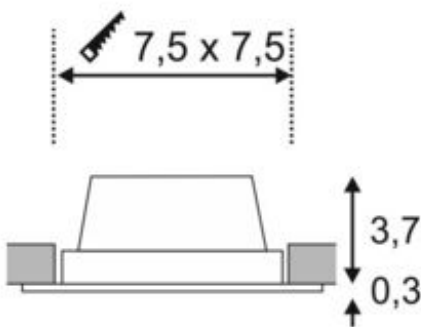

## FRAME BASIC recessed fitting

LED, 3000K, matt black, SET, 9.4W, incl. driver

Article number	112720
Number of light sources	6
Max. wattage	9.4 Watt
Lamp	LED
Light distribution type 1	Direct
Light distribution type 3	rotationally symmetric
Feed-in capability	No
Lamp included	No
Installation length	7.5 cm
Installation width	7.5 cm
Installation depth	5 cm
Length	9 cm
Width	9 cm
Height	4 cm
Net weight	0.22 kg
Gross weight	0.274 kg
Voltage	200-240 ~50/60 . 350 Volts
Protection class	II
Beam angle	90 Degree
Material	Aluminium/acrylic glass
Colour	matt black
Way of mounting	Recessed wall / Recessed ceiling mounting
Average lifespan	20000 Hours
Colour temperature	3000 Kelvin
Colour rendering index	80
Luminous flux	450 lm
Energy efficiency class	A++
fastCalcEnabled	Yes
ranking	300
Catalogue page	BIG WHITE 2017: 492

With our FRAME series we offer you a lighting solution for recessed wall and ceiling installation with minimum space requirements. The LED set is equipped with warm white Premium LED light diodes. This luminaire contains built-in LED lamps. EEL: A - A++. The lamps in the luminaire cannot be replaced.