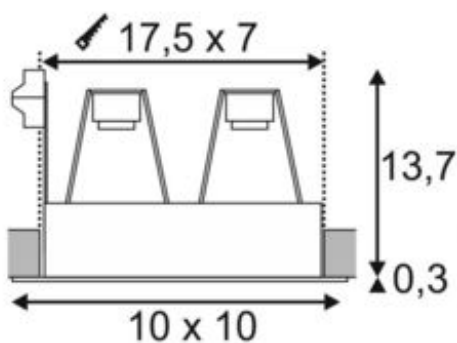

INDI REC 2S

recessed fitting, double-headed, QPAR51, rectangular, matt white, tiltable max. 70W

Article number	112431
Light distribution type 1	Direct
Feed-in capability	No
LBS code	QPAR51
Lamp	QPAR51
Lampholder / Socket	GU10
Number of light sources	2
Lamp included	No
Installation length	17.5 cm
Installation width	7 cm
Installation depth	15 cm
Tilt range	70 Degree
Length	18 cm
Width	9 cm
Height	14 cm
Net weight	0.624 kg
Gross weight	0.712 kg
Voltage	230 ~50 Volts
Max. wattage	35 Watt
Protection class	I
Material	Steel/aluminium
Colour	matt white
Way of mounting	Recessed ceiling mounting
Energy efficiency class	A++
fastCalcEnabled	No
ranking	200
Catalogue page	BIG WHITE 2017: 493

The double row, high-voltage INDI REC 2S recessed fitting is pivoted and was conceived for use with high-voltage halogen lamps. The steel housing has a matt white exterior and black interior.