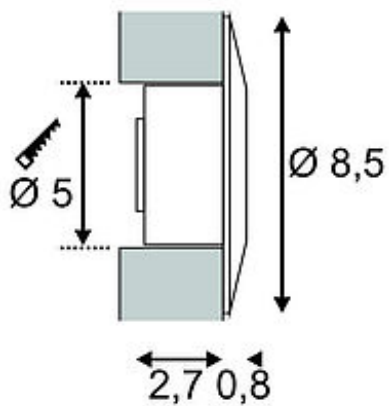

AITES LED ROUND for junction boxes

silvergrey, 3000K

Article number	112344
Catalogue	BIG WHITE 2015, Page 477
Type of lamp	LED lamp
Lamp	Power LED 1W
Number of light sources	1
Lamp included	Yes
Installation diameter	5 cm
Installation depth	3 cm
Depth	3.5 cm
Diameter	8.5 cm
Net weight	0.118 kg
Gross weight	0.219 kg
Max. wattage	1 Watt
Protection class	III
Beam angle	120 Degree
Material	acrylic / aluminium
Colour	silvergrey
Way of mounting	recessed wall mounting
Remark 1	Suitable for mounting into installation boxes
Remark 2	30 cm connection lead included
Remark 3	Operate with suitable 350 mA drivers only
Remark 4	Energy labels in your language are available in the Service Area sub point Download
Colour temperature	3000 Kelvin
Colour rendering index	>80
Luminous flux	80 lm
Suitable for lamps from EEC	A
Suitable for lamps up to EEC	A++
Light distribution type 1	direct

By means of its special design and the low installation diameter, the aluminium and acrylic-made wall luminaire AITES LED ROUND is suitable for installation in wall boxes. The incorporated Power LED provides the necessary illumination intensity. Available with an either white or silver coloured cover it includes a suitable connection lead. A suitable constant current driver providing 350mA is required for operation. This luminaire contains built-in LED lamps. EEK: A - A++. The lamps cannot be changed in the luminaire.