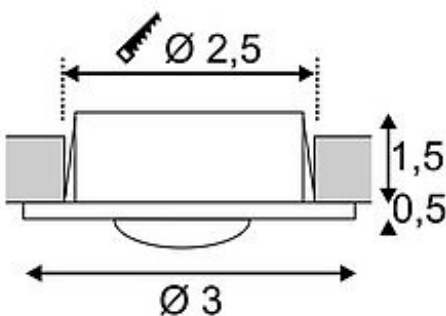

DEKLED recessed

round, silvergrey metallic, 1W LED, white, 4000K

Article number	112240
Catalogue	BIG WHITE 2015, Page 396
Type of lamp	LED lamp
Lamp	Power LED 1W
Number of light sources	1
Lamp included	Yes
Installation diameter	2.5 cm
Installation depth	1.5 cm
Height	0.5 cm
Diameter	3 cm
Net weight	0.045 kg
Gross weight	0.133 kg
Max. wattage	1 Watt
Protection class	III
Beam angle	45 Degree
Material	aluminium / plastic
Colour	Silver
Way of mounting	recessed ceiling mounting
Remark 1	150 cm connection lead included
Remark 2	Operate with suitable 350 mA drivers only
Remark 3	Energy labels in your language are available in the Service Area sub point Download
Average lifespan	30000 Hours
Colour temperature	4000 Kelvin
Colour rendering index	>80
Luminous flux	100 lm
Suitable for lamps from EEC	A
Suitable for lamps up to EEC	A++
Light distribution type 1	direct

The rigid LED spotlight DEKLED is made from aluminum and is the LED lighting solution for applications where accent lighting and low installation depths are required. The 1W Power LED, available in either pure or warmwhite light colour, provides the necessary illumination intensity. For operation of the spot a constant current driver providing 350mA is required. This luminaire contains built-in LED lamps. EEK: A - A++. The lamps cannot be changed in the luminaire.